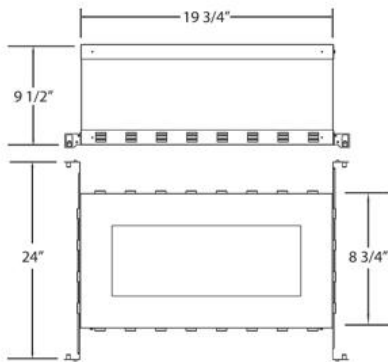

24085, IC BOX FOR TE213 & LED

Product Details

Item No.	:	24085-014
Length	:	19.75"
Width	:	8.75"
Height	:	9.5"
Est. Weight	:	7.79 lbs

BULB DETAILS

Options Available

ITEM NO.	FINISH	SHADE
24085-014		

PROJECT INFORMATION