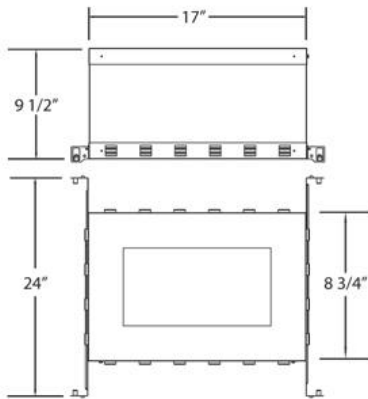

24084, IC BOX FOR TE212 & LED

Product Details

Item No.	:	24084-017
Length	:	17"
Width	:	8.75"
Height	:	9.5"
Est. Weight	:	7.13 lbs

BULB DETAILS

Options Available

ITEM NO.	FINISH	SHADE
24084-017		

PROJECT INFORMATION