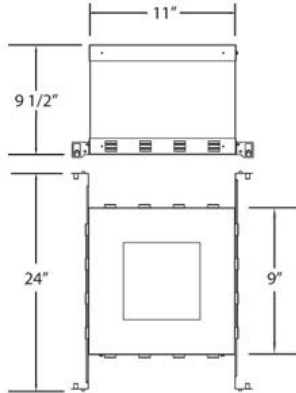

PROJECT INFORMATION

Job Name: Date: Type:

Comments: