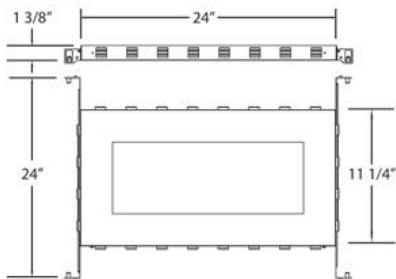

PROJECT INFORMATION

Job Name: Date: Type:

Comments: