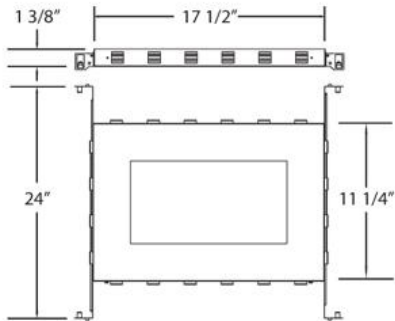

PROJECT INFORMATION

Job Name: Date: Type:

Comments: