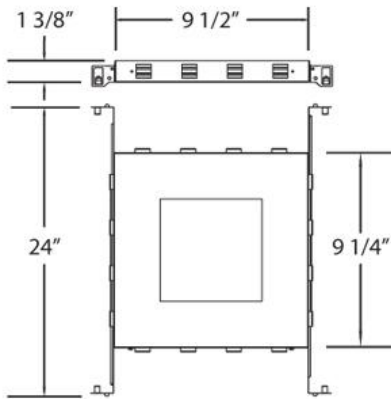

Options Available

ITEM NO.	FINISH	SHADE
24063-012		

PROJECT INFORMATION

Job Name: Date: Type:

Comments: