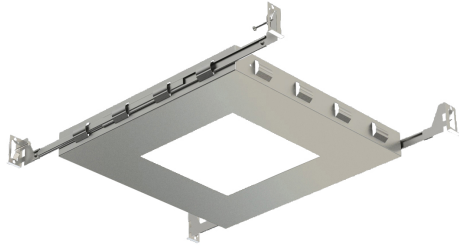

24063, NC PLATE: TE211/TE211GU10/TE211TR/TE611LED

Product Details

| | | |
|-------------|---|-----------|
| Item No. | : | 24063-012 |
| Length | : | 11" |
| Width | : | 9" |
| Height | : | 1.38" |
| Est. Weight | : | 1.49 lbs |

BULB DETAILS

Options Available

| ITEM NO. | FINISH | SHADE |
|-----------|--------|-------|
| 24063-012 | | |

PROJECT INFORMATION

Job Name: Date: Type:

Comments: