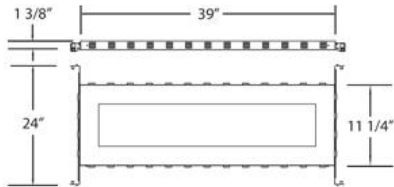

24062, NC PLATE: TE136A

Product Details

Item No.	:	24062-015
Length	:	43.5"
Width	:	12.75"
Height	:	1.38"
Est. Weight	:	2.82 lbs

BULB DETAILS

Options Available

ITEM NO.	FINISH	SHADE
24062-015		

PROJECT INFORMATION