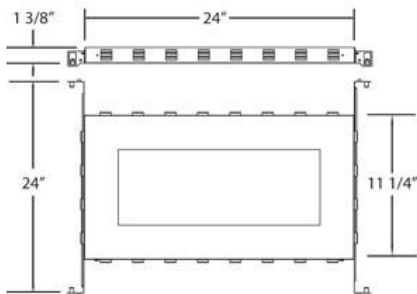

PROJECT INFORMATION

Job Name: Date: Category:

Comments: