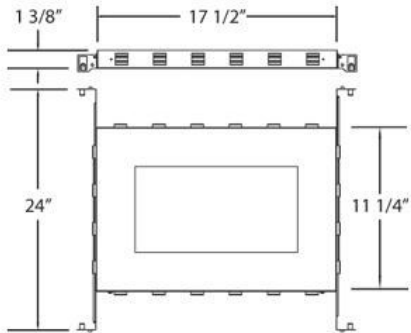

PROJECT INFORMATION

Job Name: Date: Category:

Comments: