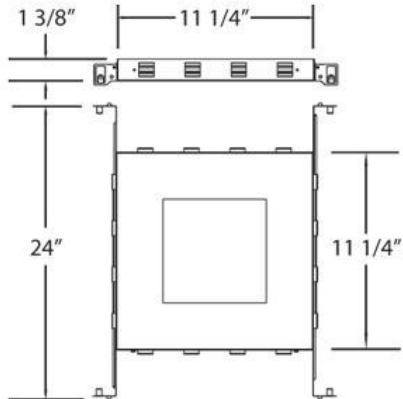

OPTIONS AVAILABLE

ITEM NO.	FINISH	SHADE
24057-011		

PROJECT INFORMATION

Job Name: Date: Category:

Comments: