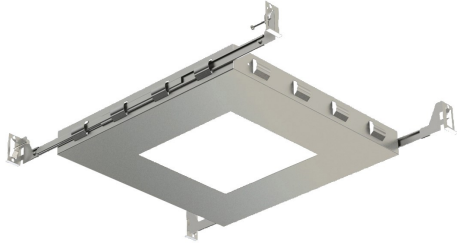

24057, NC PLATE: TE131/TE131LED

PRODUCT DETAILS

No.	:	24057-011
Length	:	12.75"
Width	:	12.75"
Height	:	1.375"
Weight	:	4.4lbs

TECHNICAL DETAILS

Cut Hole Length	:	6.75"
Cut Hole Width	:	6.75"

OPTIONS AVAILABLE