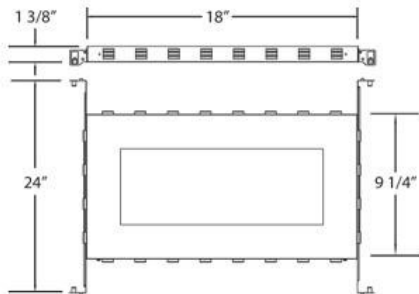

PROJECT INFORMATION

Job Name: Date: Category:

Comments: