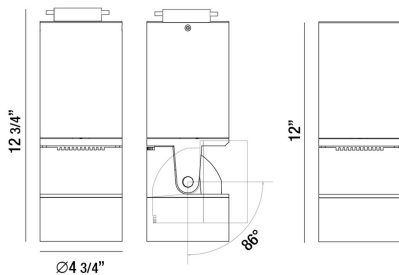

23346, TRACK/SURFACE MNT, 24W LED

PRODUCT DETAILS

No.	:	23346-017
Product Color	:	WHITE
Diameter	:	4.75"
Height	:	12.75"

LIGHT SOURCE DETAILS

Light Source Type	:	INTEGRATED LED
Input Voltage	:	120V
Bulb Voltage	:	120V
Socket Type	:	LED
Total Wattage	:	24W
Initial Lumens	:	2000lm
Kelvin	:	3000K
CRI	:	85
Dimmable	:	Yes

TECHNICAL DETAILS

Light Direction	:	Down
Adjustable Lamp Head	:	Yes
Location	:	DRY
Approval	:	
Title 24	:	Yes
Beam Angle	:	40
Vertical Adjustment	:	86
Horizontal Adjustment	:	350

OPTIONS AVAILABLE

ITEM NO.	FINISH	SHADE
23346-017	WHITE	