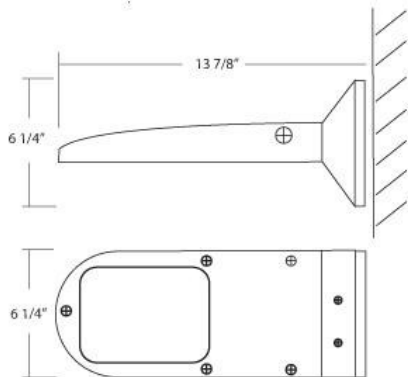

23250, LED OUTDOOR WALL SCONCE

PRODUCT DETAILS

No.	:	23250-017
Product Color	:	ARCHITECTURAL BRONZE
Shade / Accent Colour	:	CLEAR
Width	:	6.25"
Height	:	6.25"
Ext	:	13.875"
Weight	:	4.9lbs

LIGHT SOURCE DETAILS

Light Source Type	:	INTEGRATED LED
Input Voltage	:	DULV
Bulb Voltage	:	100~277V
Socket Type	:	LED
Total Wattage	:	10W
Initial Lumens	:	680lm
Kelvin	:	4700K
CRI	:	80

OPTIONS AVAILABLE

ITEM NO.	FINISH	SHADE
23250-017	ARCHITECTURAL BRONZE	CLEAR

TECHNICAL DETAILS

Light Direction	:	Down
Canopy / Backplate Length	:	5"
Canopy / Backplate Width	:	5.25"
Adjustable Lamp Head	:	No
Location	:	WET
Approval	:	
Title 24	:	Yes

PROJECT INFORMATION

Job Name: Date: Category: