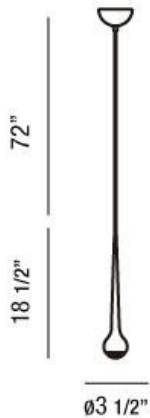

MICRO, 4" MINI LED PENDANT

PRODUCT DETAILS

No.	:	22960-016
Product Color	:	CHROME
Shade / Accent Colour	:	WHITE
Diameter	:	3.5"
Height	:	18.5"
Overall Height	:	92"
Weight	:	3lbs

LIGHT SOURCE DETAILS

Light Source Type	:	INTEGRATED LED
Input Voltage	:	120V
Total Wattage	:	2.4W
Initial Lumens	:	360lm
Kelvin	:	4000K
CRI	:	80
Dimmable	:	Yes

OPTIONS AVAILABLE

ITEM NO.	FINISH	SHADE
22960-016	CHROME	WHITE

TECHNICAL DETAILS

Light Direction	:	Down
Hanging Support Type	:	WIRE
Hanging Support Length	:	72"
Adjustable Lamp Head	:	No
Location	:	DRY
Approval	:	