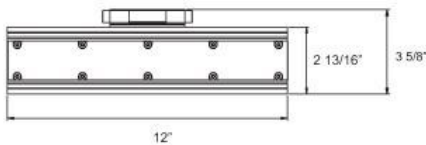

22534, FLOODLIGHT, 12X1W LED

PRODUCT DETAILS

No.	:	22534-019
Product Color	:	PLATINUM
Length	:	12"
Height	:	3.625"
Weight	:	2.7lbs

LIGHT SOURCE DETAILS

Light Source Type	:	INTEGRATED LED
Input Voltage	:	120V
Bulb Voltage	:	120V
Socket Type	:	LED
Total Wattage	:	12W
Initial Lumens	:	852lm
Kelvin	:	3000K
CRI	:	80

OPTIONS AVAILABLE

ITEM NO.	FINISH	SHADE
22534-019	PLATINUM	

TECHNICAL DETAILS

Light Direction	:	Down
Driver	:	Built in LED driver
Adjustable Lamp Head	:	No
IP Rating	:	66
Location	:	WET
Approval	:	
Title 24	:	Yes