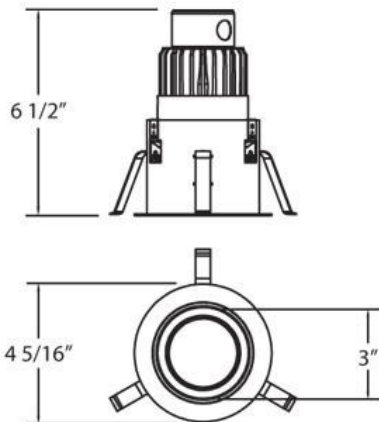

## 21809, 4-INCH ROUND ARCH RECESSED, 15W LED

### PRODUCT DETAILS

No.	:	21809-019
Product Color	:	CHROME
Shade / Accent Colour	:	WHITE
Diameter	:	4.3125"
Height	:	6.5"

### LIGHT SOURCE DETAILS

Light Source Type	:	INTEGRATED LED
Input Voltage	:	120V
Bulb Voltage	:	120V
Socket Type	:	LED
Total Wattage	:	15W
Initial Lumens	:	1290lm
Kelvin	:	3000K
CRI	:	85
Dimmable	:	Yes

### TECHNICAL DETAILS

Light Direction	:	Down
Adjustable Lamp Head	:	No
Location	:	DAMP
Approval	:	
Title 24	:	Yes
Beam Angle	:	40
Cut Hole Diameter	:	3.75"