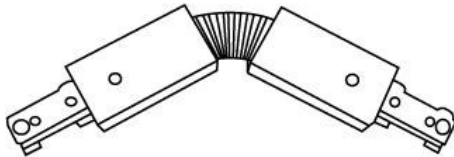

PROJECT INFORMATION

Job Name: Date: Category:

Comments: