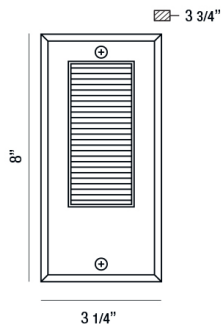

TECHNICAL DETAILS

Driver	:	Electronic Driver 120v 50/60hz

PROJECT INFORMATION

Job Name:	____	Date:	____	Type:	____
Comments:	____