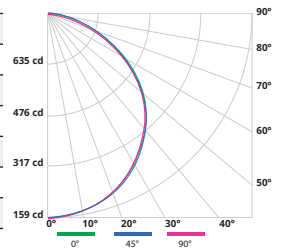

Indoor Candela Plot

ETI Solid State Lighting
720 Northgate Parkway, Wheeling, IL 60090

1.855.384.7754

www.ETISSL.com

etiorders@ETISSL.com

All specifications are subject to change without notice. All reported values are nominal or typical values, measured under laboratory conditions @ 25° C (77° F). Actual performance can vary slightly as a result of end-user application & environment.