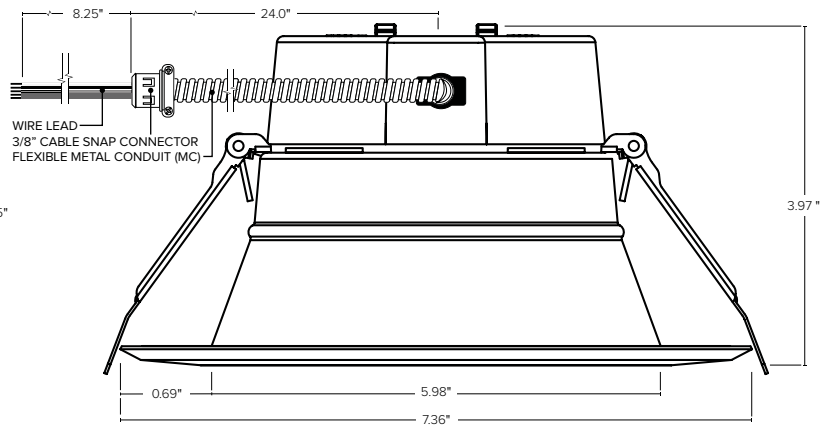

Goof Ring

Catalog Data:

ITEM#	SELECTABLE WATTAGE	SELECTABLE KELVIN	MAX LUMEN OUTPUT	MAX EFFICACY (lm/W)	INPUT VOLTAGE	DIMENSIONS
4" ESL-OPT-4-0712W-23050K	7W–9W–12W	3000K, 3500K, 4000K, 5000K	600–800–1,000	89	120–277 VAC	Ø5.51" x 3.65"
6" ESL-OPT-6-0919W-23050K	9W–12W–19W	3000K, 3500K, 4000K, 5000K	900–1,200–2,000	105	120–277 VAC	Ø7.36" x 3.97"
8" ESL-OPT-8-1129W-23050K	11W–19W–29W	3000K, 3500K, 4000K, 5000K	1,200–2,000–3,000	105	120–277 VAC	Ø9.45" x 4.35"
10" ESL-OPT-10-1836W-23050K	18W–27W–36W	3000K, 3500K, 4000K, 5000K	2,000–3,000–4,000	111	120–277 VAC	Ø11.26" x 4.37"

Dimensions:

4" Fixture

6" Fixture

8" Fixture

10" Fixture