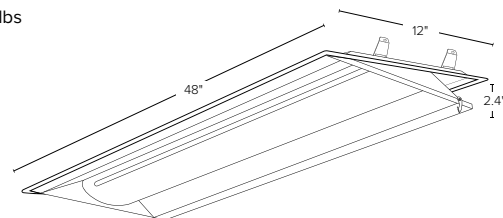

Catalog Data:

ITEM#	ADJUSTABLE WATTAGE	ADJUSTABLE KELVIN	MAX LUMEN OUTPUT	MAX EFFICACY (lm/W)	DIMENSIONS	DLC QPL CODE
ESL-SPE-940-14-1025W-2765K	10W–25W	2700K–6500K	3,526	150	48" x 12" x 2.4"	S-0G3CVD
ESL-SPE-940-14-2545W-2765K	25W–45W		6,054	151	48" x 12" x 2.4"	S-CRM4Q9
ESL-SPE-940-22-1025W-2765K	10W–25W		3,343	147	24" x 24" x 2.4"	S-1PHKQG
ESL-SPE-940-22-2545W-2765K	25W–45W		5,951	147	24" x 24" x 2.4"	S-T7R6X5
ESL-SPE-940-24-1025W-2765K	10W–25W		3,391	152	48" x 24" x 2.4"	S-5XV20Q
ESL-SPE-940-24-2545W-2765K	25W–45W		6,147	151	48" x 24" x 2.4"	S-ZWIG4N
ESL-SPE-940-24-4575W-2765K	45W–75W		9,612	152	48" x 24" x 2.4"	S-EMQUP1

Electrical Load:

SYSTEM WATTS	120 VAC	208 VAC	240 VAC	277 VAC	INPUT VOLTAGE	POWER FACTOR	THD	OPERATING TEMPERATURE	DIMMING
75	0.63	0.36	0.31	0.27	120–277 VAC	>0.99 @120 VAC >0.96 @277 VAC	<10%	-4°F to 104°F (-20°C to 40°C)	0–10V
70	0.58	0.34	0.29	0.25					
65	0.54	0.31	0.27	0.23					
60	0.50	0.29	0.25	0.22					
55	0.46	0.26	0.23	0.20					
50	0.42	0.24	0.21	0.18					
45	0.38	0.22	0.19	0.16					
40	0.33	0.19	0.17	0.14					
35	0.29	0.17	0.15	0.13					
30	0.25	0.14	0.13	0.11					
25	0.21	0.12	0.10	0.09					
20	0.17	0.10	0.08	0.07					
15	0.13	0.07	0.06	0.05					
10	0.08	0.05	0.04	0.04					

Lumen Ambient Temperature (LAT) Multipliers:

AMBIENT	LUMEN MULTIPLIER
0 °C 32 °F	1.02
10 °C 50 °F	1.01
20 °C 68 °F	1.00
25 °C 77 °F	1.00
30 °C 86 °F	1.00
40 °C 104 °F	0.99
50 °C 122 °F	0.96

Dimensions:

Weight — 8 lbs