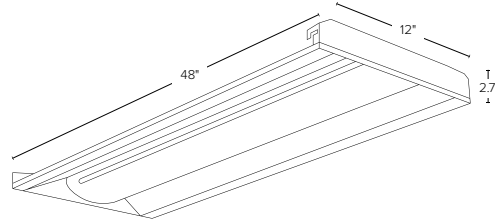

Lumen Ambient Temperature (LAT) Multipliers:

AMBIENT		LUMEN MULTIPLIER
0 °C	32 °F	1.02
10 °C	50 °F	1.01
20 °C	68 °F	1.00
25 °C	77 °F	1.00
30 °C	86 °F	1.00
40 °C	104 °F	0.99
50 °C	122 °F	0.96

Dimensions:

Weight— 10 lbs

Lumen Data:

ESL-SPE-930-14-1025W-2765K

WATTAGE	KELVIN	LUMEN	EFFICACY (lm/W)	CRI	R9
25W	2700K	3,193	128	82.4	6
	3000K	3,284	132	84.7	16
	3500K	3,411	137	86.2	23
	4000K	3,458	139	86.6	26
	4500K	3,492	140	86.4	26
	5000K	3,494	140	85.4	22
	5700K	3,440	138	84.4	15
	6500K	3,416	136	83.9	12
20W	2700K	2,731	135	82.4	6
	3000K	2,835	139	84.7	16
	3500K	2,881	144	86.2	23
	4000K	2,936	147	86.6	26
	4500K	2,972	149	86.4	26
	5000K	2,987	150	85.4	22
	5700K	2,975	150	84.4	15
	6500K	2,951	146	83.9	12
15W	2700K	2,091	138	82.4	6
	3000K	2,175	141	84.7	16
	3500K	2,195	145	86.2	23
	4000K	2,228	148	86.6	26
	4500K	2,255	150	86.4	26
	5000K	2,264	151	85.4	22
	5700K	2,261	150	84.4	15
	6500K	2,245	148	83.9	12
10W	2700K	1,417	138	82.4	6
	3000K	1,505	141	84.7	16
	3500K	1,508	144	86.2	23
	4000K	1,523	146	86.6	26
	4500K	1,534	148	86.4	26
	5000K	1,544	149	85.4	22
	5700K	1,552	149	84.4	15
	6500K	1,557	148	83.9	12