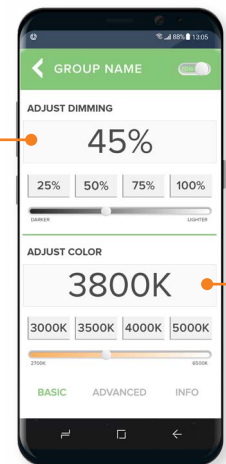

TUNABLE WHITE

- 2700K–6500K
- Tune Kelvin Using the ESL Vision Network Lighting App or TAP Software

ADJUSTABLE WATTAGE

- 25–45 Watts
- Adjust the Wattage Using the ESL Vision Network Lighting APP or TAP Software