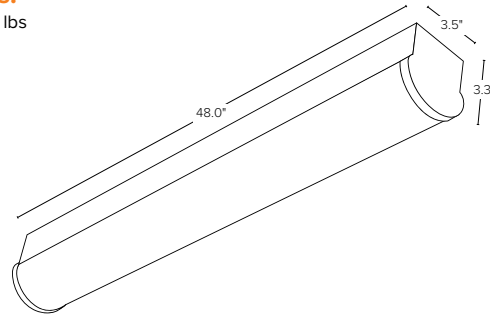

Lumen Ambient Temperature (LAT) Multipliers:

AMBIENT		LUMEN MULTIPLIER
0 °C	32 °F	1.02
10 °C	50 °F	1.01
20 °C	68 °F	1.00
25 °C	77 °F	1.00
30 °C	86 °F	1.00
40 °C	104 °F	0.99
50 °C	122 °F	0.96

Dimensions:

Weight— 5.3 lbs

Lumen Data:

ESL-SPE-900-2-1025W-2765K

WATTAGE	KELVIN	LUMEN	EFFICACY (lm/W)	CRI	R9
25W	2700K	3,243	130	82.1	5
	3000K	3,237	132	84.0	13
	3500K	3,294	135	85.9	22
	4000K	3,347	138	86.5	26
	4500K	3,371	139	86.3	27
	5000K	3,376	139	85.4	24
	5700K	3,332	138	84.4	20
	6500K	3,323	137	82.6	11
20W	2700K	3,243	137	82.1	5
	3000K	3,237	141	84.0	13
	3500K	3,294	144	85.9	22
	4000K	3,347	148	86.5	26
	4500K	3,371	151	86.3	27
	5000K	3,376	153	85.4	24
	5700K	3,332	149	84.4	20
	6500K	3,323	147	82.6	11
15W	2700K	2,069	139	82.1	5
	3000K	2,148	142	84.0	13
	3500K	2,172	145	85.9	22
	4000K	2,167	147	86.5	26
	4500K	2,236	150	86.3	27
	5000K	2,251	151	85.4	24
	5700K	2,242	151	84.4	20
	6500K	2,256	151	82.6	11
10W	2700K	1,401	138	82.1	5
	3000K	1,485	141	84.0	13
	3500K	1,488	144	85.9	22
	4000K	1,496	146	86.5	26
	4500K	1,499	146	86.3	27
	5000K	1,531	149	85.4	24
	5700K	1,543	154	84.4	20
	6500K	1,548	149	82.6	11