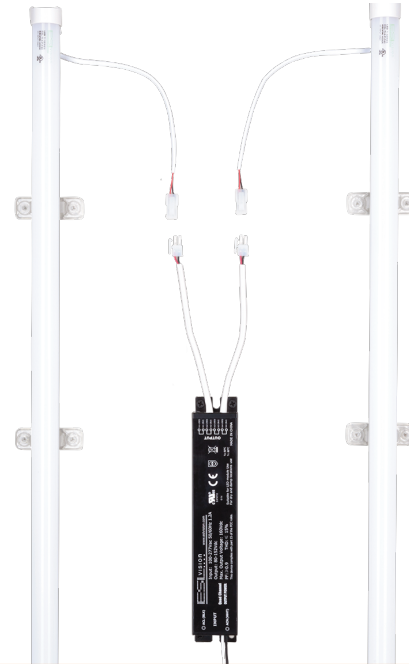

Key Features & Benefits:

- DLC Listed 2x4 Troffer Retrofit Kit
- Installs in Minutes
 - Magnetic Clips
 - Hex Tek Screws
- 54 Available 2x4 Retrofit Kits
 - 24 Available 2x2 Retrofit Kits
 - 36 Available 1x4 Retrofit Kits
- 2,779 to 12,639 Troffer Kit Lumens
- 3,328 to 14,280 Linear Ambient Kit Lumens
- Long Life 80,000 Hours (L70)
 - 10 year warranty (12 hour run times)
 - 7 year warranty (24 hour run times)

Project: _____

Date: _____

Catalog #: _____

Notes: _____

Technical Data:

Light Specifications:

- Linear Ambient Kit Lumens: Up to 8,525 Lumens
- Linear Ambient Kit Efficacy (lm/W): Up to 143 Lumens per Watt
- Troffer Kit Lumens: Up to 6,693 Lumens
- Troffer Kit Efficacy (lm/W): Up to 111 Lumens per Watt
- Kelvin: 4000K, 5000K
- Color Rendering Index (CRI): >82
- Rated Life: > 80,000 hrs

Driver Data:

- Input Voltage: 120-277 VAC
- Driver Output: Dual Output
- Output Power: 60 Watts
- Input Current @ 120V: 0.5 Amps
- Input Current @ 240V: 0.25 Amps
- Input Current @ 277V: 0.217 Amps
- Total Harmonic Distortion (THD): <10%
- Operating Temperature: -4 ~ 122°F

DLC QPL Application Listing:

ITEM#	TROFFER APPLICATION	DLC QPL CODE
ESL-TiHO-K24-S-60W-2L-F40	Linear Retrofit Kit for 2x4 Luminaires	PQAGRWXW
ESL-TiHO-K24-S-60W-2L-F50	Linear Retrofit Kit for 2x4 Luminaires	PF4ARRUY