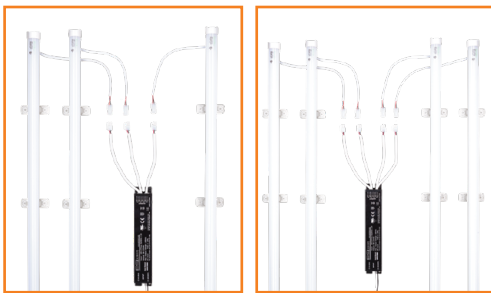

4L Output

Ordering Guide:

ESL	TiHO	K24	S	60W	2L	F		
ESL	TYPE	SERIES	CLASS	WATTS	Ti	LENS	KELVIN	OPTIONS
	TiHO Series	K24 (2x4 Kit)	S	60W (60 Watts)	2L (Two Ti)	F (Frosted)	40 (4000 Kelvin) 50 (5000 Kelvin)	

Alternate 2'x4' Ti Kit Options:

3L Output