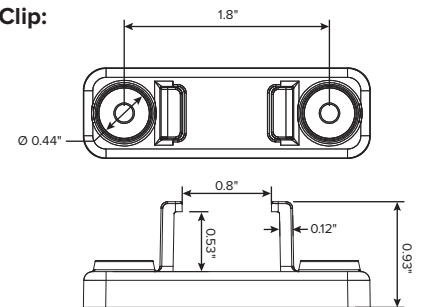

3L Output

4L Output

What's Included:

- (2) LED Ti Bars
- (1) LED Driver
- (4) Ti Clips with Rare Earth Magnets
- (8) Self Tapping Screws
- (1) UL1598C Certification Label

Options (Add as Suffix):

- ESL-EMG-4DC-9W (Emergency Back Up, DC, 9 Watt)

Dimensions:

Ti:

Clip:

Driver: