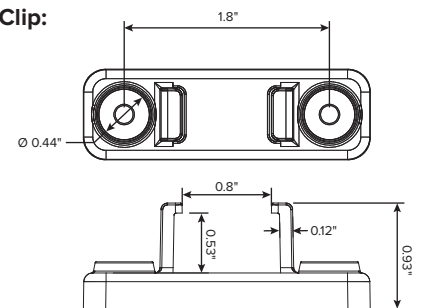

1L Output

What's Included:

- (2) LED Ti Bars
- (1) LED Driver
- (4) Ti Clips with Rare Earth Magnets
- (8) Self Tapping Screws
- (1) UL1598C Certification Label

Options (Add as Suffix):

- ESL-EMG-4DC-9W (Emergency Back Up, DC, 9 Watt)

Dimensions:

Ti:

Clip:

Driver: