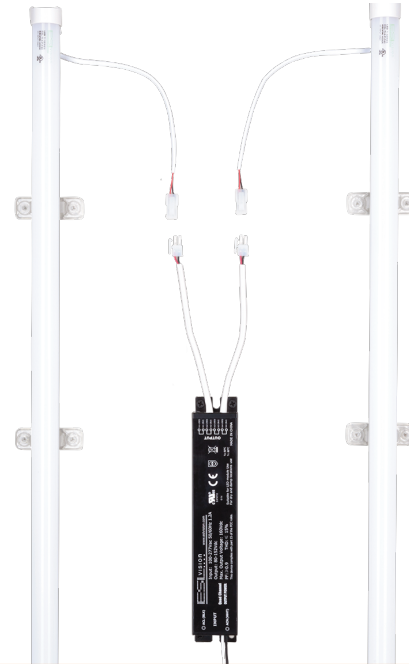

Key Features & Benefits:

- DLC Listed 1x4 Troffer Retrofit Kit
- Installs in Minutes
 - Magnetic Clips
 - Hex Tek Screws
- 36 Available 1x4 Retrofit Kits
 - 24 Available 2x2 Retrofit Kits
 - 54 Available 2x4 Retrofit Kits
- 1,379 to 6,300 Troffer Kit Lumens
- 1,690 to 7,140 Linear Ambient Kit Lumens
- Long Life 80,000 Hours (L70)
 - 10 year warranty (12 hour run times)
 - 7 year warranty (24 hour run times)

Project: _____

Date: _____

Catalog #: _____

Notes: _____

Technical Data:

Light Specifications:

Linear Ambient Kit Lumens: Up to 8,309 Lumens
 Linear Ambient Kit Efficacy (lm/W): Up to 139 Lumens per Watt
 Troffer Kit Lumens: Up to 8,309 Lumens
 Troffer Kit Efficacy (lm/W): Up to 139 Lumens per Watt
 Kelvin: 3000K, 3500K, 4000K, 5000K
 Color Rendering Index (CRI): >82
 Rated Life: > 80,000 hrs

Driver Data:

Input Voltage: 120-277 VAC
 Driver Output: Dual Output
 Output Power: 60 Watts
 Input Current @ 120V: 0.5 Amps
 Input Current @ 240V: 0.25 Amps
 Input Current @ 277V: 0.217 Amps
 Total Harmonic Distortion (THD): <10%
 Operating Temperature: -4 ~ 122°F