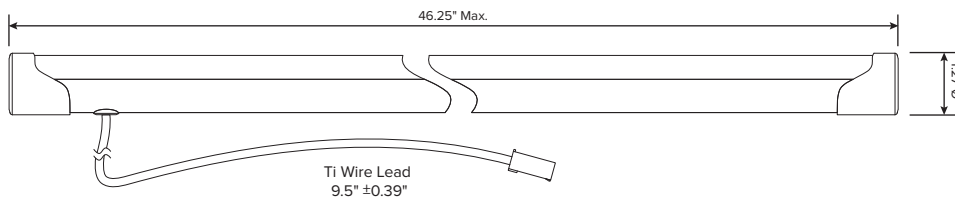

1L Output

What's Included:

- (2) LED Ti Bars
- (1) LED Driver
- (4) Ti Clips with Rare Earth Magnets
- (8) Self Tapping Screws
- (1) UL1598C Certification Label

Options (Add as Suffix):

- ESL-EMG-4DC-9W (Emergency Back Up, DC, 9 Watt)

Dimensions:

Ti:

Clip:

Driver: