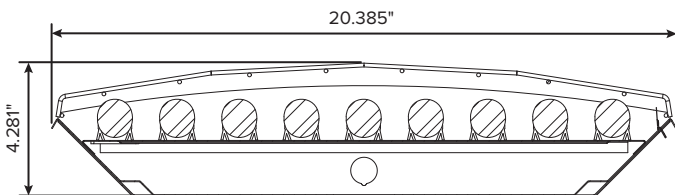

Ordering Guide:

ESL	-	TiHO	-	HB9	-	270W	-	F	-			
ESL		TYPE		SERIES		LISTING		WATTS		LENS	KELVIN	OPTIONS
		TiHO Series		HB9 (High Bay 9)		S P		270W (270 Watts)		F (Frosted)	40 (4000 Kelvin) 50 (5000 Kelvin)	

Example Part Number: **ESL-TiHO-HB9-P-270W-F40**

Options (Add as Suffix):

ESL-EMG-2DC-9W	External Emergency Backup, External Battery
ESL-EMG-4DC-9W	External Emergency Backup
ESL-EMG-FDC-30W	Internal Emergency Backup
ESL-1OCC-HDO	Standard High Bay Sensor with Dip Switch Setting, On/Off Control
ESL-2OCC-HDD	Microwave High Bay Sensor with Dip Switch, 0-10v Dimmable
ESL-CS3W-6*	Cord Set, White, 3 wire, 6 foot
ESL-CS3W-6P*	Cord Set, White, 3 wire, 6 foot, Standard Plug
ESL-CS3W-6TL*	Cord Set, White, 3 wire, 6 foot, Twist lock Plug
ESL-CS3W-12*	Cord Set, White, 3 wire, 12 foot
ESL-CS3W-12P*	Cord Set, White, 3 wire, 12 foot, Standard Plug
ESL-CS3W-12TL*	Cord Set, White, 3 wire, 12 foot, Twist lock Plug
ESL-HB8910-WG01	Wireguard for the HB8, HB9 and HB10 Fixtures
ESL-VH01	V-Hangers sets
ESL-JC01	Jack Chain - per foot
ESL-HB-PM01	Pendant Mounting
ESL-SPD-277-1	Hard Wire Surge Protector; 100-277V
ESL-480V-SD01	480 Volt Step Down Transformer
ESL-REM-100	Hand Held Remote to Program ESL-2OCC-HDD

*Other lengths and black cord available upon request

Dimensions: