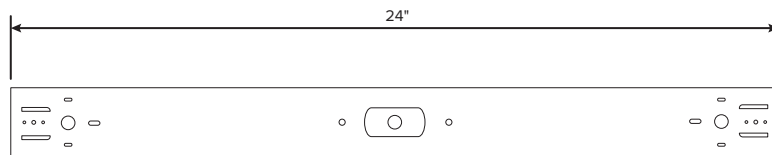

Ordering Guide:

ESL	-	ID	-	WBS2	-	S	-	20W	-	F	-	
ESL		TYPE		SERIES		CLASS		WATTS		LENS		KELVIN
		ID Series		WBS2 (Wide Body)		S		20W (20 Watts)		F (Frosted)		35 (3500 Kelvin) 40 (4000 Kelvin) 50 (5000 Kelvin)
												OPTIONS

Example Part Number: ESL-ID-WBS2-S-20W-F35

Options (Add as Suffix):

- **Sensors:**
  - ESL-4OCC (Occupancy Sensor, On/Off, 8'-20' Mounting)
  - ESL-REM-101 (Hand Held Remote to Program ESL-4OCC)

Dimensions: