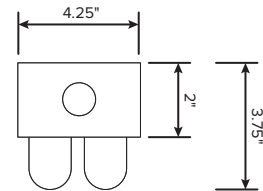

Ordering Guide:

ESL	-	ID	-	WBS2	-	S	-	20W	-	F	-	
ESL		TYPE		SERIES		CLASS		WATTS		LENS		KELVIN
		ID Series		WBS2 (Wide Body)		S		20W (20 Watts)		F (Frosted)		35 (3500 Kelvin) 40 (4000 Kelvin) 50 (5000 Kelvin)
												OPTIONS

Example Part Number: ESL-ID-WBS2-S-20W-F35

Options (Add as Suffix):

- **Sensors:**
  - ESL-4OCC (Occupancy Sensor, On/Off, 8'-20' Mounting)
  - ESL-REM-101 (Hand Held Remote to Program ESL-4OCC)

Dimensions: