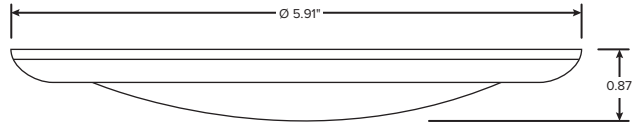

Dimensions: