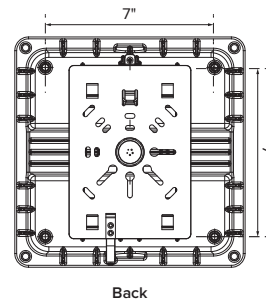

Performance Overview:

Wattage: 60 Watts
Lumen Output: Up to 8,062 Lumens
Efficacy (lm/W): Up to 134 Lumens
Kelvin: 4000K, 5000K
CRI: >70

Project: _____ Date: _____
Catalog #: _____
Notes: _____

Ordering Guide:

ESL	CP	60W	3		BZ		D	
ESL	TYPE	WATTS	GENERATION	KELVIN	FINISH	SENSOR	DIMMING	EMERGENCY
	CP (Canopy)	60W	3 (3rd Generation)	40 (4000 Kelvin) 50 (5000 Kelvin)	BZ (Bronze) WH (White)	Blank (No Sensor) OCC (See Below)	D (1-10V Dimmable)	Blank (No EMG) EMG (See Below)

Options & Accessories

ESL-WP-PC (Button Photocell)
ESL-EMG-5DC-10W (External Emergency Backup)

†Not All Part Numbers DLC Qualified. For a Complete Listing Please Consult the DLC Qualified Products List (QPL).