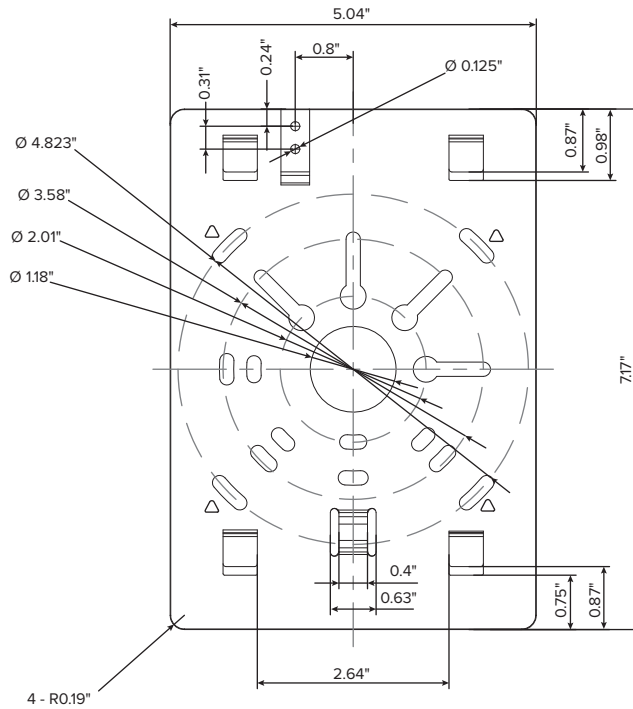

Mounting Plate Specifications: