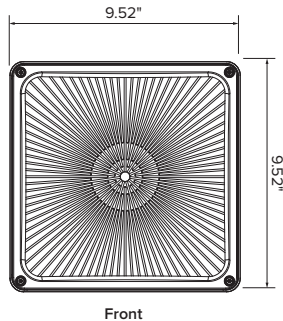

Performance Overview:

Wattage: 60 Watts
Lumen Output: Up to 8,062 Lumens
Efficacy (lm/W): Up to 134 Lumens
Kelvin: 4000K, 5000K
CRI: >70

Project: _____ Date: _____
Catalog #: _____
Notes: _____

Ordering Guide:

ESL	CP	60W	3		BZ		D	
ESL	TYPE	WATTS	GENERATION	KELVIN	FINISH	SENSOR	DIMMING	EMERGENCY
	CP (Canopy)	60W	3 (3rd Generation)	40 (4000 Kelvin) 50 (5000 Kelvin)	BZ (Bronze) WH (White)	Blank (No Sensor) OCC (See Below)	D (1-10V Dimmable)	Blank (No EMG) EMG (See Below)

Options & Accessories

ESL-WP-PC (Button Photocell)
ESL-EMG-5DC-10W (External Emergency Backup)

†Not All Part Numbers DLC Qualified. For a Complete Listing Please Consult the DLC Qualified Products List (QPL).