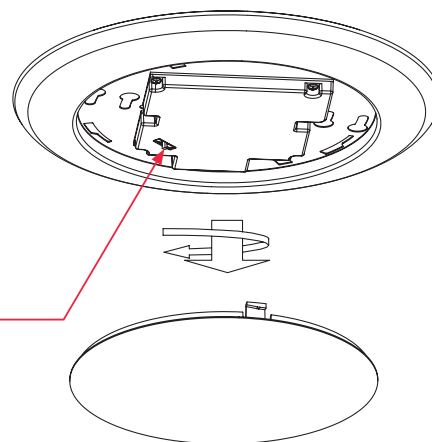

* Not All Part Numbers DLC Qualified. For a Complete Listing Please Consult the DLC Qualified Products List (QPL).

Catalog Data:

ITEM#	WATTS	SELECTABLE KELVIN	MAX LUMEN OUTPUT	EFFICACY (lm/W)	DIMENSIONS
ESL-DSK-6-13W-52750	13W	2700K-3000K-3500K-4000K-5000K	950	73	Ø7.32" x H 0.95"
			1050	81	
			950	73	
			1000	77	
			1100	85	

PART	DESCRIPTION	QUANTITY
A	6 Inch Disk Light	1
B	0.25" Foam Ring	1
C	Mounting Screws	4
D	4 Port Connectors	3

Compatible Dimmers:

COMPATIBLE DIMMERS	
MACL-153MR-WH LUTRON	CL-6674 LEVITON
SCL-153P LUTRON	CL-6683 LEVITON
G-600PH-LA LUTRON	IPL06 LEVITON
DVCL-153P LUTRON	CL-6672 LEVITON
MACL-153ME LUTRON	153M-ES LEVITON
DV-600P LUTRON	

5 LIGHTS IN ONE

5 CCT Selectable Switch

Dimensions:

6" Disk