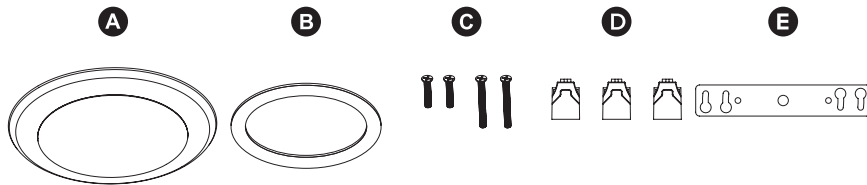

Catalog Data:

ITEM#	WATTS	SELECTABLE KELVIN	MAX LUMEN OUTPUT	EFFICACY (lm/W)	DIMENSIONS
ESL-DSK-6-13W-52750	13W	2700K-3000K-3500K-4000K-5000K	950	73	Ø7.32" x H 0.95"
			1050	81	
			950	73	
			1000	77	
			1100	85	

Electrical Data:

SYSTEM WATTS	INPUT VOLTAGE	INPUT FREQUENCY	CRI	POWER FACTOR	OPERATING TEMPERATURE	DIMMING
13	120 VAC	50/60 Hz	90+	>0.9	-4°F to 104°F (-20°C to 40°C)	Triac Dimming 10-100%

What's Included:

PART	DESCRIPTION	QUANTITY
A	6 Inch Disk Light	1
B	0.25" Foam Ring	1
C	Mounting Screws	4
D	4 Port Connectors	3

Compatible Dimmers:

COMPATIBLE DIMMERS	
MACL-153MR-WH LUTRON	CL-6674 LEVITON
SCL-153P LUTRON	CL-6683 LEVITON
G-600PH-LA LUTRON	IPL06 LEVITON
DVCL-153P LUTRON	CL-6672 LEVITON
MACL-153ME LUTRON	153M-ES LEVITON
DV-600P LUTRON	

5 LIGHTS IN ONE

5 CCT Selectable Switch