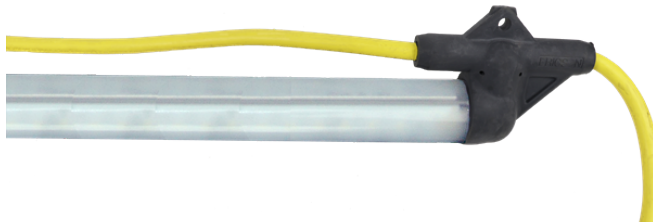

SL22-14350Y-1-3-D

STRINGLIGHT 120V WITH (3) 2 FT TUBES WITH 50 FT AWG
14/3 YELLOW SEOW CORD WITH WATERTIGHT NEMA 5-15
PLUG & CONNECTOR DIRECTIONAL

EXPRESS BUILD

Key features

- Low profile linear design
- Impact-resistant, high-temperature lens
- 200° and 360° beams available
- Ambient Operating Temperature -20 - 40C
- Driver range of 100-277 volts at 50/60 Hz
- Water-tight Plugs & Connectors are Standard
- Standalone or daisy-chain operation
- Available in 50' or 100' overall lengths
- Packaged with replaceable clear outer tube wrap.
- Other plug/connectors configurations available

Ideal Application

Overhead String Light required for Maintenance ops, confined space entry, Aerospace, Ship building, Petrochem, Powergen, Mining, Emergency Response and Military applications.

Color

Yellow

UPC Code

782862928455

Country of Origin

USA

Specifications

Brand	Ericson
Sub Brand / Trademark	SL
Category	Industrial Grade
Sub Category	String Light

Technical Info

Bulb Type	LED
Lumens	26600
Cable Length	50
Cable	14/3
Cable Type	SEOW
Max Amps	15
Max Volts	120
Max Watts	1800
Primary Cable End	NEMA 5-15 (1510-PW6P) Water Tight Plug
Secondary Cable End	NEMA 5-15 (1610-CW6P) Water Tight Connector
NEMA Environment	NEMA 6P (IP67)
Finish	Non-conductive molded endcaps with shatter resistant polycarb LED tube.
Construction	Industrial grade, LED string light designed for rugged environments