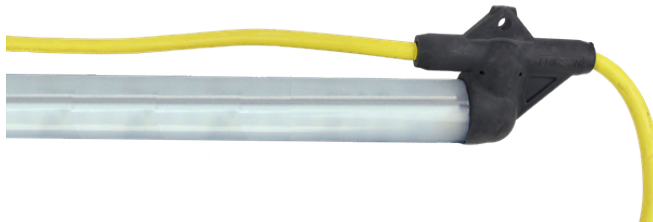

SL22-14350Y-1-3-360

STRINGLIGHT 120V WITH (3) 2 FT TUBES WITH 50 FT AWG
14/3 YELLOW SEOW CORD WITH WATERTIGHT NEMA 5-15
PLUG & CONNECTOR OMNI-DIRECTIONAL

EXPRESS BUILD

Key features

- Low profile linear design
- Impact-resistant, high-temperature lens
- 200° and 360° beams available
- Ambient Operating Temperature -20 - 40C
- Driver range of 100-277 volts at 50/60 Hz
- Water-tight Plugs & Connectors are Standard
- Standalone or daisy-chain operation
- Available in 50' or 100' overall lengths
- Packaged with replaceable clear outer tube wrap.
- Other plug/connectors configurations available

Ideal Application

Overhead String Light required for Maintenance ops, confined space entry, Aerospace, Ship building, Petrochem, Powergen, Mining, Emergency Response and Military applications.

Color

Yellow

UPC Code

782862928448

Country of Origin

USA

Specifications

Brand	Ericson
Sub Brand / Trademark	SL
Category	Industrial Grade
Sub Category	String Light

Technical Info

Bulb Type	LED OMNI
Lumens	28000
Cable Length	50
Cable	14/3
Cable Type	SEOW
Max Amps	15
Max Volts	120
Max Watts	1800
Primary Cable End	NEMA 5-15 (1510-PW6P) Water Tight Plug
Secondary Cable End	NEMA 5-15 (1610-CW6P) Water Tight Connector
NEMA Environment	NEMA 6P (IP67)
Finish	Non-conductive molded endcaps with shatter resistant polycarb LED tube.
Construction	Industrial grade, LED string light designed for rugged environments