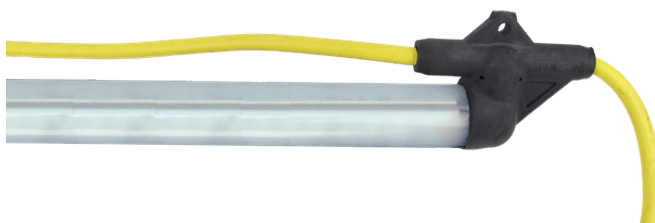

SL22-143100Y-1-7-360

STRINGLIGHT 120V WITH (7) 2 FT TUBES WITH 100 FT AWG
14/3 YELLOW SEOW CORD WITH WATERTIGHT NEMA 5-15
PLUG & CONNECTOR OMNI-DIRECTIONAL

EXPRESS BUILD

Key features

- Low profile linear design
- Impact-resistant, high-temperature lens
- 200° and 360° beams available
- Ambient Operating Temperature -20 - 40C
- Driver range of 100-277 volts at 50/60 Hz
- Water-tight Plugs & Connectors are Standard
- Standalone or daisy-chain operation
- Available in 50' or 100' overall lengths
- Packaged with replaceable clear outer tube wrap.
- Other plug/connectors configurations available

Ideal Application

Overhead String Light required for Maintenance ops, confined space entry, Aerospace, Ship building, Petrochem, Powergen, Mining, Emergency Response and Military applications.

Color

Yellow

UPC Code

782862928424

Country of Origin

USA

Specifications

Brand	Ericson
Sub Brand / Trademark	SL
Category	Industrial Grade
Sub Category	String Light

Technical Info

Bulb Type	LED OMNI
Lumens	12000
Cable Length	100
Cable	14/3
Cable Type	SEOW
Max Amps	15
Max Volts	120
Max Watts	1800
Primary Cable End	NEMA 5-15 (1510-PW6P) Water Tight Plug
Secondary Cable End	NEMA 5-15 (1610-CW6P) Water Tight Connector
NEMA Environment	NEMA 6P (IP67)
Finish	Non-conductive molded endcaps with shatter resistant polycarb LED tube.
Construction	Industrial grade, LED string light designed for rugged environments