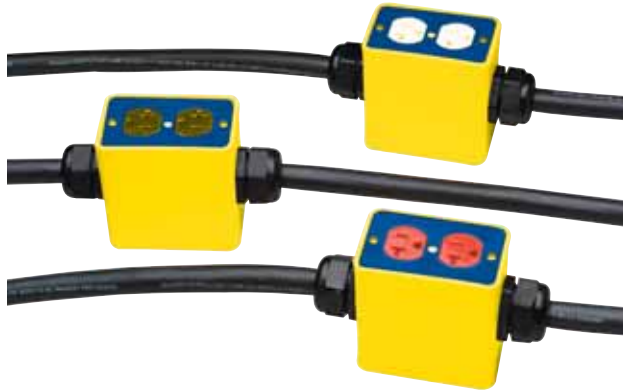

# Factory Wired 3-Phase Alternate-Wired Power Stringer

## FEATURES:

- 120/208 Volt
- Code compliant
- Perfect for events requiring temporary power such as: conventions, carnivals, circuses, fairs and sporting events
- Available with Ericson's non-metallic, non-conductive outlet boxes
- Molded of thermoplastic elastomer (TPE) these non-conductive boxes are crush proof and resistant to jobsite oils
- High-visibility dual-color safety system for easy identification on the jobsite
- Available with a wide range of cover plates and a full range of replacement parts
- Custom box printing available
- 10 foot leader, boxes 10 foot center

## Selection Guide

	Catalog Number	Plug	Receptacles	Overall Length	SOW Cord Size	Box 1	Box 2	Box 3	Box 4	Box 5	Box 6
<b>20 Amp 3Ø</b>											
w/ (3) 6129 boxes <sup>6</sup>	<b>6050 -125F8</b>	L21-20	5-20	30'	12/5				-	-	-
w/ (6) 6129 boxes <sup>6</sup>	<b>6050 -125G8</b>			60'	12/5	A-phase	B-phase	C-phase	A-phase	B-phase	C-phase
w/ (3) 6129 boxes <sup>6</sup>	<b>6050 -105F8</b>			30'	10/5				-	-	-
w/ (6) 6129 boxes <sup>6</sup>	<b>6050 -105G8</b>			60'	10/5				A-phase	B-phase	C-phase

30' Streamer

60' Streamer