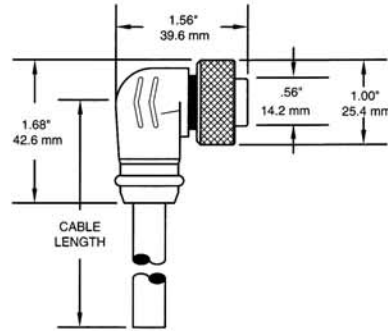

90° Plug Connector

Made in the USA

MINI-SYNC™ - 2- 6 Pole - Male & Female - Straight & 90°

Poles	Face View	Rating	Wiring Code	Overall Length (ft./m)	MINI-SYNC™ Straight Male	MINI-SYNC™ Male 90°	MINI-SYNC™ Female Straight	MINI-SYNC™ Female 90°
2	Male  Female 	13A 600V	1-White 2-Black	3 ft./0.91m	82MS003A	82M9003A	82FS003A	82F9003A
				6 ft./1.83m	82MS006A	82M9006A	82FS006A	82F9006A
				12 ft./3.66m	82MS012A	82M9012A	82FS012A	82F9012A
				15 ft./4.57m	82MS015A	82M9015A	82FS015A	82F9015A
				20 ft./6.10m	82MS020A	82M9020A	82FS020A	82F9020A
3	Male  Female 	13A 600V	1-Green 2-Black 3-White	3 ft./0.91m	83MS003A	83M9003A	83FS003A	83F9003A
				6 ft./1.83m	83MS006A	83M9006A	83FS006A	83F9006A
				12 ft./3.66m	83MS012A	83M9012A	83FS012A	83F9012A
				15 ft./4.57m	83MS015A	83M9015A	83FS015A	83F9015A
				20 ft./6.10m	83MS020A	83M9020A	83FS020A	83F9020A
4	Male  Female 	10A 600V	1-Black 2-White 3-Red 4-Green	3 ft./0.91m	84MS003A	84M9003A	84FS003A	84F9003A
				6 ft./1.83m	84MS006A	84M9006A	84FS006A	84F9006A
				12 ft./3.66m	84MS012A	84M9012A	84FS012A	84F9012A
				15 ft./4.57m	84MS015A	84M9015A	84FS015A	84F9015A
				20 ft./6.10m	84MS020A	84M9020A	84FS020A	84F9020A
5	Male  Female 	8A 600V	1-White 2-Red 3-Green 4-Orange 5-Black	3 ft./0.91m	85MS003A	85M9003A	85FS003A	85F9003A
				6 ft./1.83m	85MS006A	85M9006A	85FS006A	85F9006A
				12 ft./3.66m	85MS012A	85M9012A	85FS012A	85F9012A
				15 ft./4.57m	85MS015A	85M9015A	85FS015A	85F9015A
				20 ft./6.10m	85MS020A	85M9020A	85FS020A	85F9020A
6	Male  Female 	8A 600V	1-White 2-Red 3-Green 5-Black 4-Orange 6-Blue	3 ft./0.91m	86MS003A	86M9003A	86FS003A	86F9003A
				6 ft./1.83m	86MS006A	86M9006A	86FS006A	86F9006A
				12 ft./3.66m	86MS012A	86M9012A	86FS012A	86F9012A
				15 ft./4.57m	86MS015A	86M9015A	86FS015A	86F9015A
				20 ft./6.10m	86MS020A	86M9020A	86FS020A	86F9020A