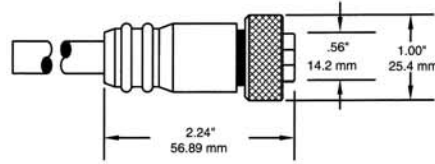

90° Plug Connector

Made in the USA

MINI-SYNC™ - 2- 6 Pole - Male & Female - Straight & 90°

Poles	Face View	Rating	Wiring Code	Overall Length (ft./m)	MINI-SYNC™ Straight Male	MINI-SYNC™ Male 90°	MINI-SYNC™ Female Straight	MINI-SYNC™ Female 90°
2	Male  Female 	13A 600V	1-White 2-Black	3 ft./0.91m	82MS003A	82M9003A	82FS003A	82F9003A
				6 ft./1.83m	82MS006A	82M9006A	82FS006A	82F9006A
				12 ft./3.66m	82MS012A	82M9012A	82FS012A	82F9012A
				15 ft./4.57m	82MS015A	82M9015A	82FS015A	82F9015A
				20 ft./6.10m	82MS020A	82M9020A	82FS020A	82F9020A
3	Male  Female 	13A 600V	1-Green 2-Black 3-White	3 ft./0.91m	83MS003A	83M9003A	83FS003A	83F9003A
				6 ft./1.83m	83MS006A	83M9006A	83FS006A	83F9006A
				12 ft./3.66m	83MS012A	83M9012A	83FS012A	83F9012A
				15 ft./4.57m	83MS015A	83M9015A	83FS015A	83F9015A
				20 ft./6.10m	83MS020A	83M9020A	83FS020A	83F9020A
4	Male  Female 	10A 600V	1-Black 2-White 3-Red 4-Green	3 ft./0.91m	84MS003A	84M9003A	84FS003A	84F9003A
				6 ft./1.83m	84MS006A	84M9006A	84FS006A	84F9006A
				12 ft./3.66m	84MS012A	84M9012A	84FS012A	84F9012A
				15 ft./4.57m	84MS015A	84M9015A	84FS015A	84F9015A
				20 ft./6.10m	84MS020A	84M9020A	84FS020A	84F9020A
5	Male  Female 	8A 600V	1-White 2-Red 3-Green 4-Orange 5-Black	3 ft./0.91m	85MS003A	85M9003A	85FS003A	85F9003A
				6 ft./1.83m	85MS006A	85M9006A	85FS006A	85F9006A
				12 ft./3.66m	85MS012A	85M9012A	85FS012A	85F9012A
				15 ft./4.57m	85MS015A	85M9015A	85FS015A	85F9015A
				20 ft./6.10m	85MS020A	85M9020A	85FS020A	85F9020A
6	Male  Female 	8A 600V	1-White 2-Red 3-Green 5-Black 4-Orange 6-Blue	3 ft./0.91m	86MS003A	86M9003A	86FS003A	86F9003A
				6 ft./1.83m	86MS006A	86M9006A	86FS006A	86F9006A
				12 ft./3.66m	86MS012A	86M9012A	86FS012A	86F9012A
				15 ft./4.57m	86MS015A	86M9015A	86FS015A	86F9015A
				20 ft./6.10m	86MS020A	86M9020A	86FS020A	86F9020A