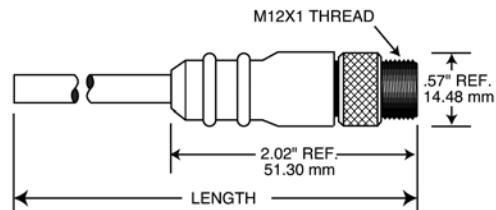

SPECIFICATIONS

MATERIALS

Body: PVC
O-Ring: Nitrile Rubber
Contact Carrier: Zytel ST801
Contact: Brass, Gold Plated over Nickel
Coupling Nut: Machined Aluminum, Clear Anodized
Cable: #22 AWG PVC 26 x #36 stranding, 105°C,
 Or #18 AWG PVC 41 x #34 stranding, 105°C,
 UL Recognized, CSA Certified
 Cable Diameters: #22 AWG PVC w/o braid, 2/C-.17",
 3/C-.18", 4/C-.19", 5/C-.21", 6/C-.22"

OPTIONS

#18 AWG (PVC) Plug Assemblies (2-5) Poles
 Stainless Steel Couplers
 Plastic Couplers

Consult the factory for custom wire length and a full range of wire management product accessories

DIMENSIONS

Female Plugs

Male Plugs

Made in the USA

MICRO-SYNC™ - Dual Key (AC) Male & Female - Straight & 90°

Poles	Face View	Rating	Wiring Code	Overall Length (ft./m)	MICRO-SYNC™ Male Straight	MICRO-SYNC™ Male 90°	MICRO-SYNC™ Female Straight	MICRO-SYNC™ Female 90°
2	Male 	4A 300V	1-Brown 2-Blue	6 ft. / 1.8 m	72MSE006F	72M9E006F	72FS006F	72F9006F
	12 ft. / 3.6 m			72MSE012F	72M9E012F	72FS012F	72F9012F	
	20 ft. / 6.1 m			72MSE020F	72M9E020F	72FS020F	72F9020F	
3	Male 	4A 300V	1-Brown 2-Red/Black 3-Red/White	6 ft. / 1.8 m	73MSE006F	73M9E006F	73FS006F	73F9006F
	12 ft. / 3.6 m			73MSE012F	73M9E012F	73FS012F	73F9012F	
	20 ft. / 6.1 m			73MSE020F	73M9E020F	73FS020F	73F9020F	
4	Male 	4A 300V	1-Red/Black 2-Red/White 3-Red 4-Green	6 ft. / 1.8 m	74MSE006F	74M9E006F	74FS006F	74F9006F
	12 ft. / 3.6 m			74MSE012F	74M9E012F	74FS012F	74F9012F	
	20 ft. / 6.1 m			74MSE020F	74M9E020F	74FS020F	74F9020F	
5	Male 	4A 300V	1-Red/White 2-Red 3-Green 4-Red/Yellow 5-Red/Black	6 ft. / 1.8 m	75MSE006F	75M9E006F	75FS006F	75F9006F
	12 ft. / 3.6 m			75MSE012F	75M9E012F	75FS012F	75F9012F	
	20 ft. / 6.1 m			75MSE020F	75M9E020F	75FS020F	75F9020F	
6	Male 	4A 300V	1-Red/White 2-Red 3-Green 4-Red/Yellow 5-Red/Black 6-Red/Blue	6 ft. / 1.8 m	76MSE006F	76M9E006F	76FS006F	76F9006F
	12 ft. / 3.6 m			76MSE012F	76M9E012F	76FS012F	76F9012F	
	20 ft. / 6.1 m			76MSE020F	76M9E020F	76FS020F	76F9020F	