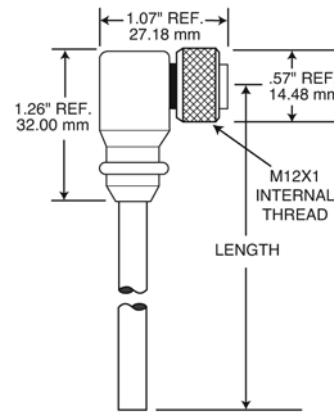

SPECIFICATIONS

MATERIALS

Body: PVC
O-Ring: Nitrile Rubber
Contact Carrier: Zytel ST801
Contact: Brass, Gold Plated over Nickel
Coupling Nut: Machined Aluminum, Clear Anodized
Cable: #22 AWG PVC 26 x #36 stranding, 105°C,
 Or #18 AWG PVC 41 x #34 stranding, 105°C,
 UL Recognized, CSA Certified
 Cable Diameters: #22 AWG PVC w/o braid, 2/C-.17",
 3/C-.18", 4/C-.19", 5/C-.21", 6/C-.22"

OPTIONS

#18 AWG (PVC) Plug Assemblies (2-5) Poles
 Stainless Steel Couplers
 Plastic Couplers

Consult the factory for custom wire length and a full range of wire management product accessories

DIMENSIONS

Female Plugs

Male Plugs

Made in the USA

MICRO-SYNC™ - Dual Key (AC) Male & Female - Straight & 90°

Poles	Face View	Rating	Wiring Code	Overall Length (ft./m)	MICRO-SYNC™ Male Straight	MICRO-SYNC™ Male 90°	MICRO-SYNC™ Female Straight	MICRO-SYNC™ Female 90°
2	Male 	4A 300V	1-Brown 2-Blue	6 ft. / 1.8 m	72MSE006F	72M9E006F	72FS006F	72F9006F
	12 ft. / 3.6 m			72MSE012F	72M9E012F	72FS012F	72F9012F	
	20 ft. / 6.1 m			72MSE020F	72M9E020F	72FS020F	72F9020F	
3	Male 	4A 300V	1-Brown 2-Red/Black 3-Red/White	6 ft. / 1.8 m	73MSE006F	73M9E006F	73FS006F	73F9006F
	12 ft. / 3.6 m			73MSE012F	73M9E012F	73FS012F	73F9012F	
	20 ft. / 6.1 m			73MSE020F	73M9E020F	73FS020F	73F9020F	
4	Male 	4A 300V	1-Red/Black 2-Red/White 3-Red 4-Green	6 ft. / 1.8 m	74MSE006F	74M9E006F	74FS006F	74F9006F
	12 ft. / 3.6 m			74MSE012F	74M9E012F	74FS012F	74F9012F	
	20 ft. / 6.1 m			74MSE020F	74M9E020F	74FS020F	74F9020F	
5	Male 	4A 300V	1-Red/White 2-Red 3-Green 4-Red/Yellow 5-Red/Black	6 ft. / 1.8 m	75MSE006F	75M9E006F	75FS006F	75F9006F
	12 ft. / 3.6 m			75MSE012F	75M9E012F	75FS012F	75F9012F	
	20 ft. / 6.1 m			75MSE020F	75M9E020F	75FS020F	75F9020F	
6	Male 	4A 300V	1-Red/White 2-Red 3-Green 4-Red/Yellow 5-Red/Black 6-Red/Blue	6 ft. / 1.8 m	76MSE006F	76M9E006F	76FS006F	76F9006F
	12 ft. / 3.6 m			76MSE012F	76M9E012F	76FS012F	76F9012F	
	20 ft. / 6.1 m			76MSE020F	76M9E020F	76FS020F	76F9020F	