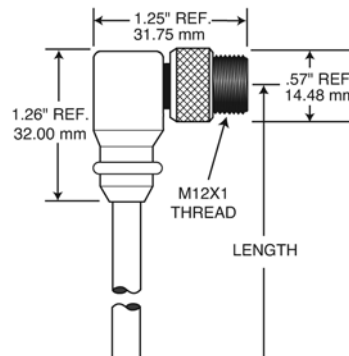

SPECIFICATIONS

MATERIALS

Body: PVC
O-Ring: Nitrile Rubber
Contact Carrier: Zytel ST801
Contact: Brass, Gold Plated over Nickel
Coupling Nut: Machined Aluminum, Clear Anodized
Cable: #22 AWG PVC 26 x #36 stranding, 105°C,
 Or #18 AWG PVC 41 x #34 stranding, 105°C,
 UL Recognized, CSA Certified
 Cable Diameters: #22 AWG PVC w/o braid, 2/C-.17",
 3/C-.18", 4/C-.19", 5/C-.21", 6/C-.22"

OPTIONS

#18 AWG (PVC) Plug Assemblies (2-5) Poles
 Stainless Steel Couplers
 Plastic Couplers

Consult the factory for custom wire length and a full range of wire management product accessories

DIMENSIONS

Female Plugs

Male Plugs

Made in the USA

MICRO-SYNC™ - Dual Key (AC) Male & Female - Straight & 90°

Poles	Face View	Rating	Wiring Code	Overall Length (ft./m)	MICRO-SYNC™ Male Straight	MICRO-SYNC™ Male 90°	MICRO-SYNC™ Female Straight	MICRO-SYNC™ Female 90°
2	Male 	4A 300V	1-Brown 2-Blue	6 ft. / 1.8 m	72MSE006F	72M9E006F	72FS006F	72F9006F
	12 ft. / 3.6 m			72MSE012F	72M9E012F	72FS012F	72F9012F	
	20 ft. / 6.1 m			72MSE020F	72M9E020F	72FS020F	72F9020F	
3	Male 	4A 300V	1-Brown 2-Red/Black 3-Red/White	6 ft. / 1.8 m	73MSE006F	73M9E006F	73FS006F	73F9006F
	12 ft. / 3.6 m			73MSE012F	73M9E012F	73FS012F	73F9012F	
	20 ft. / 6.1 m			73MSE020F	73M9E020F	73FS020F	73F9020F	
4	Male 	4A 300V	1-Red/Black 2-Red/White 3-Red 4-Green	6 ft. / 1.8 m	74MSE006F	74M9E006F	74FS006F	74F9006F
	12 ft. / 3.6 m			74MSE012F	74M9E012F	74FS012F	74F9012F	
	20 ft. / 6.1 m			74MSE020F	74M9E020F	74FS020F	74F9020F	
5	Male 	4A 300V	1-Red/White 2-Red 3-Green 4-Red/Yellow 5-Red/Black	6 ft. / 1.8 m	75MSE006F	75M9E006F	75FS006F	75F9006F
	12 ft. / 3.6 m			75MSE012F	75M9E012F	75FS012F	75F9012F	
	20 ft. / 6.1 m			75MSE020F	75M9E020F	75FS020F	75F9020F	
6	Male 	4A 300V	1-Red/White 2-Red 3-Green 4-Red/Yellow 5-Red/Black 6-Red/Blue	6 ft. / 1.8 m	76MSE006F	76M9E006F	76FS006F	76F9006F
	12 ft. / 3.6 m			76MSE012F	76M9E012F	76FS012F	76F9012F	
	20 ft. / 6.1 m			76MSE020F	76M9E020F	76FS020F	76F9020F	