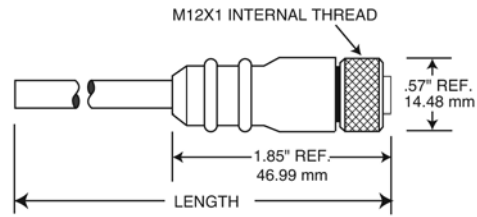

SPECIFICATIONS

MATERIALS

Body: PVC
O-Ring: Nitrile Rubber
Contact Carrier: Zytel ST801
Contact: Brass, Gold Plated over Nickel
Coupling Nut: Machined Aluminum, Clear Anodized
Cable: #22 AWG PVC 26 x #36 stranding, 105°C,
 Or #18 AWG PVC 41 x #34 stranding, 105°C,
 UL Recognized, CSA Certified
 Cable Diameters: #22 AWG PVC w/o braid, 2/C-.17",
 3/C-.18", 4/C-.19", 5/C-.21", 6/C-.22"

OPTIONS

#18 AWG (PVC) Plug Assemblies (2-5) Poles
 Stainless Steel Couplers
 Plastic Couplers

Consult the factory for custom wire length and a full range of wire management product accessories

DIMENSIONS

Female Plugs

Male Plugs

Made in the USA

MICRO-SYNC™ - Dual Key (AC) Male & Female - Straight & 90°

Poles	Face View	Rating	Wiring Code	Overall Length (ft./m)	MICRO-SYNC™ Male Straight	MICRO-SYNC™ Male 90°	MICRO-SYNC™ Female Straight	MICRO-SYNC™ Female 90°
2	Male 	4A 300V	1-Brown 2-Blue	6 ft. / 1.8 m	72MSE006F	72M9E006F	72FS006F	72F9006F
	12 ft. / 3.6 m			72MSE012F	72M9E012F	72FS012F	72F9012F	
	20 ft. / 6.1 m			72MSE020F	72M9E020F	72FS020F	72F9020F	
3	Male 	4A 300V	1-Brown 2-Red/Black 3-Red/White	6 ft. / 1.8 m	73MSE006F	73M9E006F	73FS006F	73F9006F
	12 ft. / 3.6 m			73MSE012F	73M9E012F	73FS012F	73F9012F	
	20 ft. / 6.1 m			73MSE020F	73M9E020F	73FS020F	73F9020F	
4	Male 	4A 300V	1-Red/Black 2-Red/White 3-Red 4-Green	6 ft. / 1.8 m	74MSE006F	74M9E006F	74FS006F	74F9006F
	12 ft. / 3.6 m			74MSE012F	74M9E012F	74FS012F	74F9012F	
	20 ft. / 6.1 m			74MSE020F	74M9E020F	74FS020F	74F9020F	
5	Male 	4A 300V	1-Red/White 2-Red 3-Green 4-Red/Yellow 5-Red/Black	6 ft. / 1.8 m	75MSE006F	75M9E006F	75FS006F	75F9006F
	12 ft. / 3.6 m			75MSE012F	75M9E012F	75FS012F	75F9012F	
	20 ft. / 6.1 m			75MSE020F	75M9E020F	75FS020F	75F9020F	
6	Male 	4A 300V	1-Red/White 2-Red 3-Green 4-Red/Yellow 5-Red/Black 6-Red/Blue	6 ft. / 1.8 m	76MSE006F	76M9E006F	76FS006F	76F9006F
	12 ft. / 3.6 m			76MSE012F	76M9E012F	76FS012F	76F9012F	
	20 ft. / 6.1 m			76MSE020F	76M9E020F	76FS020F	76F9020F	