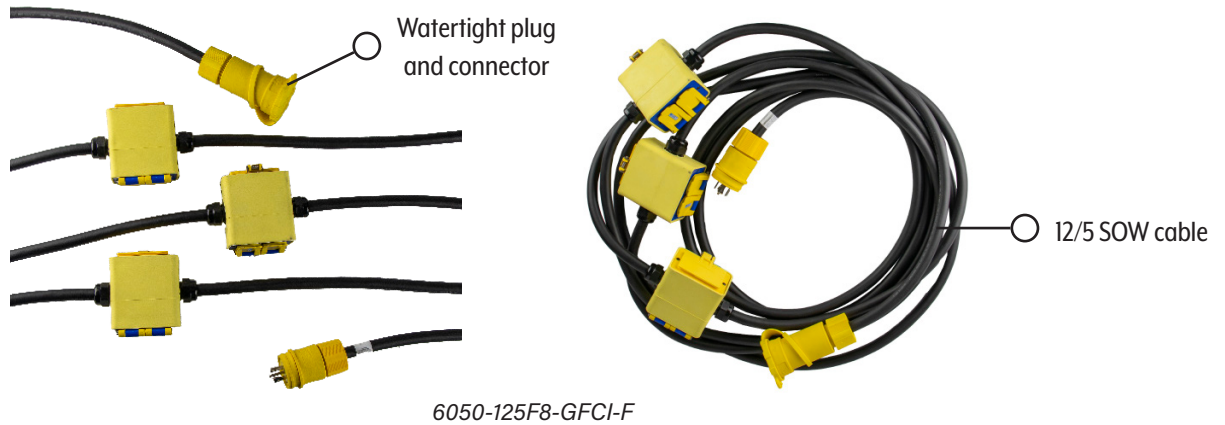

3-Phase Power Stringers

Standard Features:

- 120/208 Volt, 20 Amp
- Non-metallic, non-conductive outlet boxes
- Crush proof and oil resistant
- PN: 6050-125F8-GFCI-F is a double-sided GFCI-protected outlet box
- Custom assemblies available

6050-125F8-GFCI-F

Dimensions:

Selection Guide:

Part Number	Overall Length	Plug	Receptacles	Secondary	Cord Type	Color of cable / boxes	GFCI	Flip lids
6050-125F8	30 ft.	L21-20	(3) NEMA 5-20	No	12/5 SEOW	Black / Yellow	No	No
6050-125G8	60 ft.	L21-20	(6) NEMA 5-20	No	12/5 SEOW	Black / Yellow	No	No
6050-125F8-GFCI-F	35 ft.	L21-20	(6) NEMA 5-20	Yes, 5'	12/5 SEOW	Black / Yellow	Yes	Yes