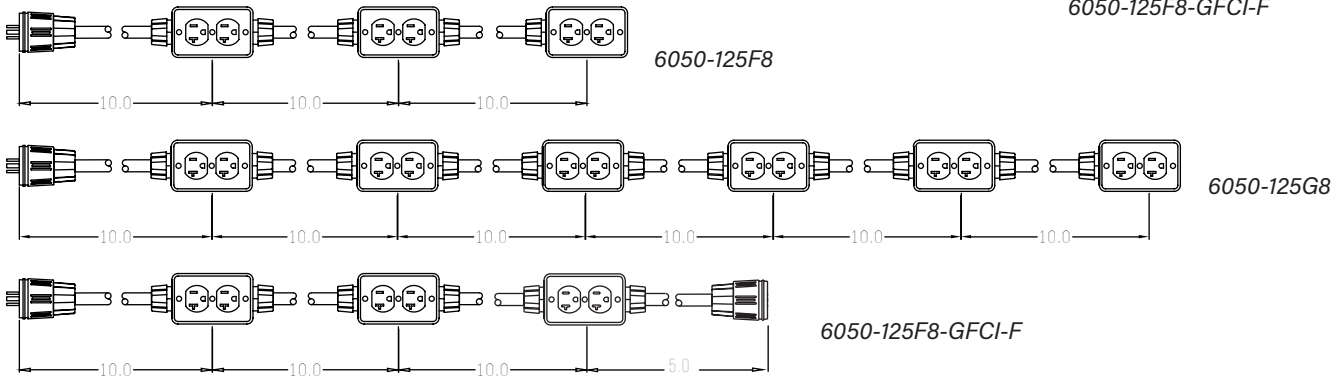

3-Phase Power Stringers

Standard Features:

- 120/208 Volt, 20 Amp
- Non-metallic, non-conductive outlet boxes
- Crush proof and oil resistant
- PN: 6050-125F8-GFCI-F is a double-sided GFCI-protected outlet box
- Custom assemblies available

6050-125F8-GFCI-F

Dimensions:

Selection Guide:

Part Number	Overall Length	Plug	Receptacles	Secondary	Cord Type	Color of cable / boxes	GFCI	Flip lids
6050-125F8	30 ft.	L21-20	(3) NEMA 5-20	No	12/5 SEOW	Black / Yellow	No	No
6050-125G8	60 ft.	L21-20	(6) NEMA 5-20	No	12/5 SEOW	Black / Yellow	No	No
6050-125F8-GFCI-F	35 ft.	L21-20	(6) NEMA 5-20	Yes, 5'	12/5 SEOW	Black / Yellow	Yes	Yes