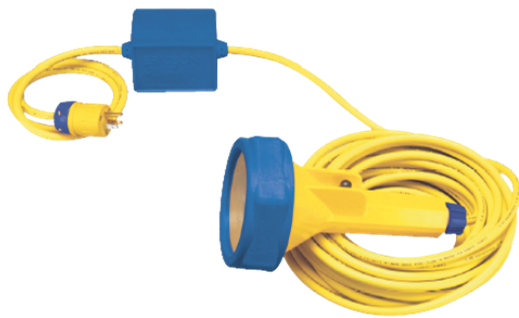

1918LED-12S

HANDLAMP, LOW VOLTAGE FLOOD 12V 9W LED W/ SWITCH
W/ 50FT OF 16/3 SOW CABLE W/ INLINE XFMR & NEMA 5-15
PLUG

Key features

- Lightweight, Impact-Resistant Nylon Housing.
- Impact-Resistant, High-Temperature Lens.
- Large rubberized cushion.
- Ergonomic Handle
- Outdoor/Wet Location rated.
- Heavy duty SOOW cord.
- Designed for confined space applications.
- Rugged low voltage LED Technology
- 50,000 Hour Lamp Life
- Cool, Glare Free Lighting
- Rubberized, sealed in-line transformer assembly, converts 120V to 12VAC.

Color	Yellow
-------	--------

UPC Code	782862902011
----------	--------------

Country of Origin	USA
-------------------	-----

Specifications

Brand	Ericson
-------	---------

Sub Brand / Trademark	1918
-----------------------	------

Category	Industrial Grade
----------	------------------

Sub Category	Hand Lamp - Low Voltage
--------------	-------------------------

Technical Info

Bulb Type	LED 12V
Lumens	720
Cable Length	50
Cable	16/3
Cable Type	SOW
Max Amps	.76
Max Volts	12
Max Watts	9
Primary Cable End	NEMA 5-15 (1510-P) Plug
NEMA Environment	Outdoor Use, Wet Location
Construction	Molded handle and polycarbonate lense

Shipping & Logistics Info

Pack/Unit Qty	1
HTS code	8539490080
ECCN	EAR99
Gross Weight (lbs)	10.30000
Shipment Packaging Length (in)	15
Warranty	1 Year

Other Options

PART#: 1941-12CF

PART#:
1950LED-12CF

Ericson Manufacturing Company
4323 Hamann Parkway
Willoughby, OH 44094, USA