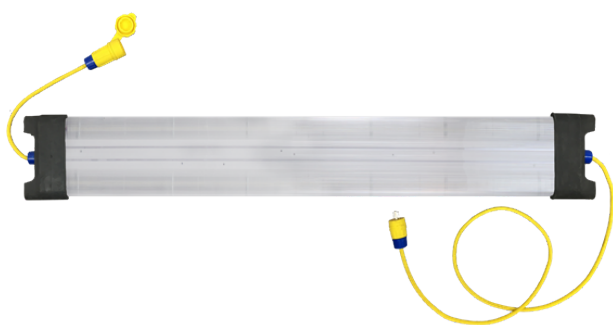

1140-50F-LED

WIDE AREA TASK LIGHT, 1140 SERIES 175W LED , 50FT OF 14/3 SOW CABLE W/ NEMA 5-15P & SEC = NEMA 5-15C. MAX CONNECT = 3 FIXTURES PER CIRCUIT

Key features

Color	Black
--------------	-------

UPC Code	782862898093
-----------------	--------------

Country of Origin	USA
--------------------------	-----

Specifications

Brand	Ericson
--------------	---------

Category	Industrial Grade
-----------------	------------------

Sub Category	Wide Area Light
---------------------	-----------------

Technical Info

Bulb Type	LED
Lumens	23900
Cable Length	50
Cable	14/3
Cable Type	SOW
Max Amps	12
Max Volts	120-277
Max Watts	1500
Primary Cable End	NEMA 5-15 (1510-PW6P) Water Tight Plug
Secondary Cable End	NEMA 5-15 (1610-CW6P) Water Tight Connector
NEMA Environment	Outdoor Use, Wet Location
Construction	Designed for Demanding Environments, Rugged Indoor/Outdoor, Non-Conductive/Corrosive Handles, Extreme Temperature Ratings