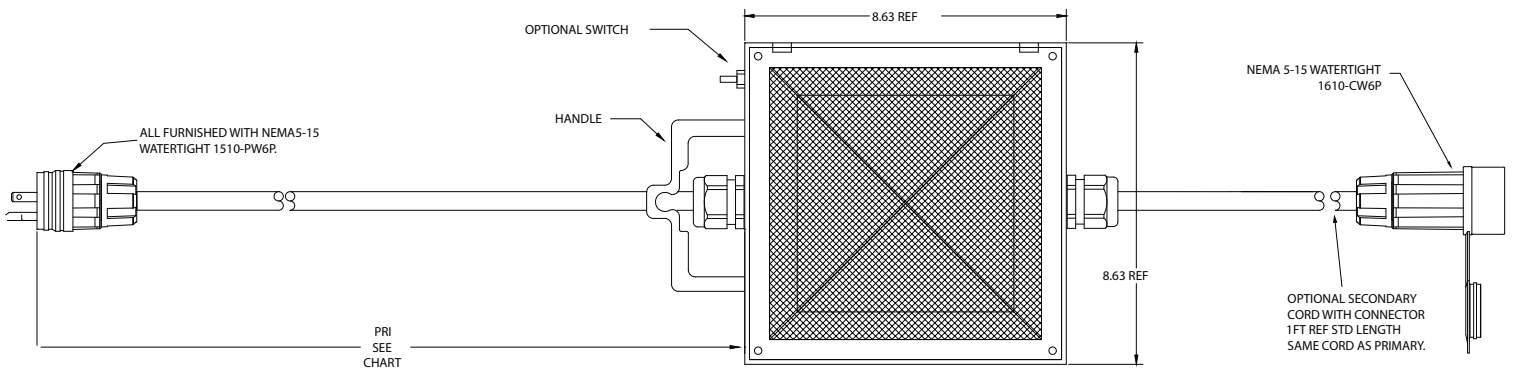

Standard Product Features:

- cULus listed
- Outdoor and wet location rated
- Integral, powerful mounting magnet
- Efficient LED lighting technology
- 50,000-hour lamp life
- 5000K color temperature
- 6450 lumens
- Durable and rugged construction
- Light-weight die cast aluminum housing
- Built-in handle
- Impact and high temperature resistant lens
- Easily daisy chained to cover large areas
- NEMA 5-15 watertight plug and connector option
- Multiple plug and connector options available
- Made in the USA

Product Options:

- On/off switch
- 1-foot secondary cord with connector

Applications:

- Construction
- Emergency Lighting
- Ship Building / Repair
- Petrochem
- Food / Beverage
- Tent Lighting
- Aerospace
- Utility Maintenance
- Defense / Safety
- Power Generation

Product Specifications:

Product Number	Product Description
1000LED-6	Lamp with 6 foot molded cord
1000LED-6S	Lamp with 6 foot molded cord with switch
1000LED-6F	Lamp with 6 foot cord & 1 foot feed-thru PW6P/CW6P
1000LED-6FS	Lamp with 6 foot cord & 1 foot feed-thru PW6P/CW6P with switch
1000LED-25F	Lamp with 25 foot cord & 1 foot feed-thru PW6P/CW6P

Electrical ratings	100-240 VAC
Amperage draw	0.4 A
Primary cord length	See ordering information
Ballast location	Main body
Wet location rating	Yes, requires watertight plug and connector
Cable guage/type	14/3 SJTOW
Bulb type	LED panel
Lumens	6450 Lumens
CRI (Color Rendation Index)	70
Color temperature (Kelvins)	5000K
Average rated bulb life (Hours)	50,000
Low temp start	-30° C
Fixture weight (Excluding the cable)	8.6 pounds