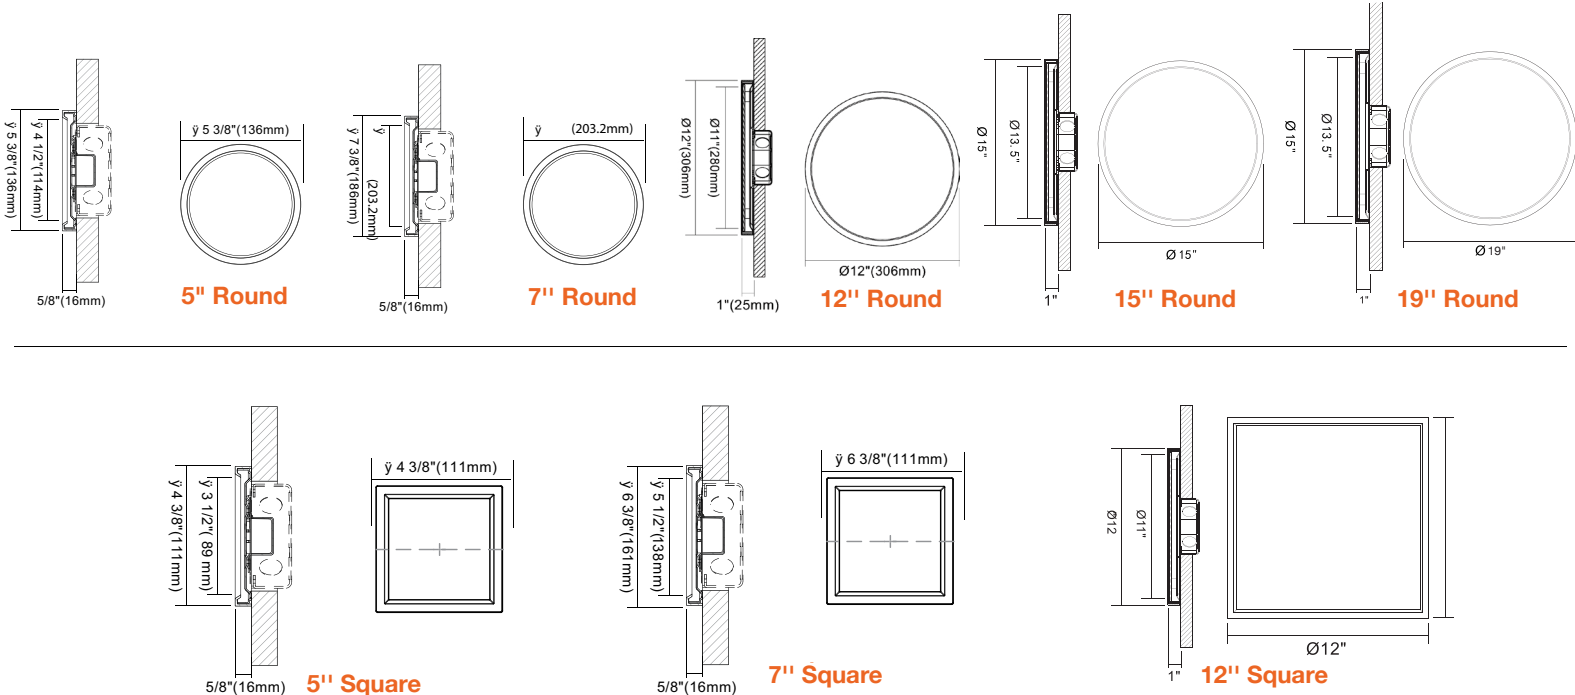

### Optional Accessories (Order Separately)

Round Trims	Square Trims	Recessed Can Converter	Emergency Backup	Pendant Stem Mount
SLDSKR-5-TRIM-BLK 5" Round Black	SLDSKSQ-5-TRIM-BLK 5" Square Black	SLDSK-4CLIP 4" Recessed Can Converter for 5" fixtures	SLDSKR-7-EMB-UNV Surface mount pancake EMB	STM-JBX-6-WH 6' Stem Mount (Adjustable length) White Finish
SLDSKR-5-TRIM-BRZ 5" Round Bronze	SLDSKSQ-5-TRIM-BRZ 5" Square Bronze	SLDSK-7-6CLIP 6" Recessed Can Converter for 7" fixtures	SLDSKR-7-EMB-EMPTY-UNV Empty surface mount pancake EMB	STM-JBX-6-BLK 6' Stem Mount (Adjustable length) Black Finish
SLDSKR-5-TRIM-BNI 5" Round Brushed Nickel	SLDSKSQ-5-TRIM-BNI 5" Square Brushed Nickel	SLDSK-12-6CLIP 6" Recessed Can Converter for 12" fixtures	SLDSKR-12-EMB-UNV Surface mount pancake EMB	
SLDSKR-7-TRIM-BLK 7" Round Black	SLDSKSQ-7-TRIM-BLK 7" Square Black	LED-EMB-25W-HV-2P For fixtures up to 25W	SLDSK-12-6CLIP 6" Recessed Can Converter for 12" fixtures	
SLDSKR-7-TRIM-BRZ 7" Round Bronze	SLDSKSQ-7-TRIM-BRZ 7" Square Bronze			
SLDSKR-7-TRIM-BNI 7" Round Brushed Nickel	SLDSKSQ-7-TRIM-BNI 7" Square Brushed Nickel			
SLDSKR-12-TRIM-BLK 12" Round Black	SLDSKSQ-12-TRIM-BLK 12" Square Black			
SLDSKR-12-TRIM-BRZ 12" Round Bronze	SLDSKSQ-12-TRIM-BRZ 12" Square Bronze			
SLDSKR-12-TRIM-BNI 12" Round Brushed Nickel	SLDSKSQ-12-TRIM-BNI 12" Square Brushed Nickel			

## DIMENSIONS