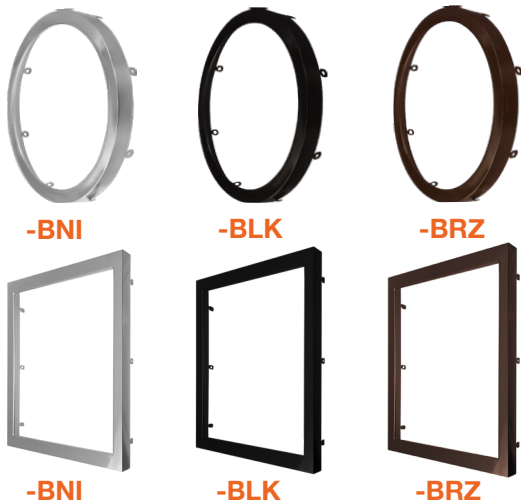

CLIP-ON TRIMS - 5" / 7" / 12"