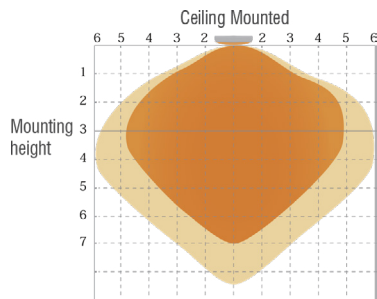

FIXTURE PHOTOMETRICS

2FT Photometrics

4FT Photometrics

MOTION SENSOR PHOTOMETRICS

With sufficient daylight, even when motion detected, light remains OFF.

With insufficient daylight, when motion detected, light ON.