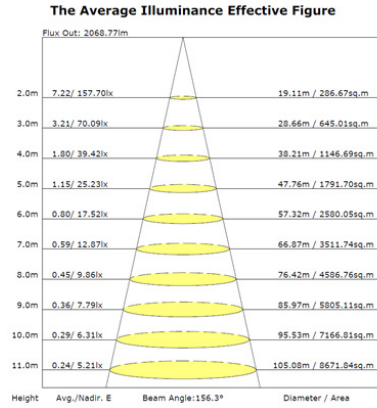

FIXTURE PHOTOMETRICS

2FT Photometrics

4FT Photometrics

MOTION SENSOR PHOTOMETRICS

With sufficient daylight, even when motion detected, light remains OFF.

With insufficient daylight, when motion detected, light ON.