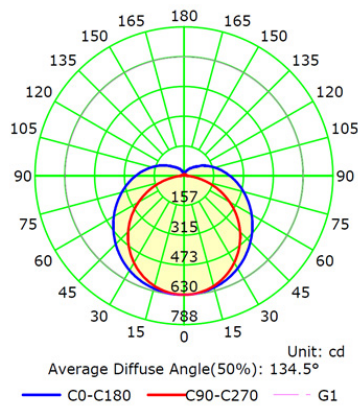

FIXTURE PHOTOMETRICS

2FT Photometrics

4FT Photometrics

MOTION SENSOR PHOTOMETRICS

With sufficient daylight, even when motion detected, light remains OFF.

With insufficient daylight, when motion detected, light ON.