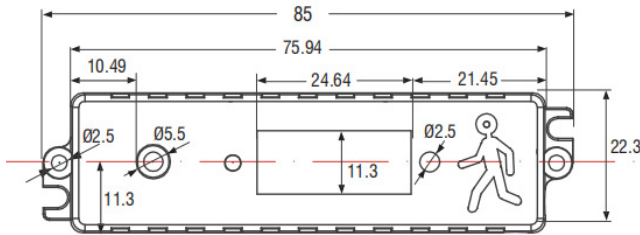

MOTION SENSOR FEATURES

Suspension Kit

ACCESSORIES FOR RST FIXTURES

Model	Description
RST-SM-CN	Surface Mount Linkable Bracket
RST-PDM-CN	Pendant Mount Linkable Bracket
RST-2FT-WG	2ft Long Wire Guard for 2ft RST
RST-4FT-WG	4ft Long Wire Guard, use 2 pieces for 8ft
SK-9FT-ADJ-2	9ft Suspension Kit Adjustable