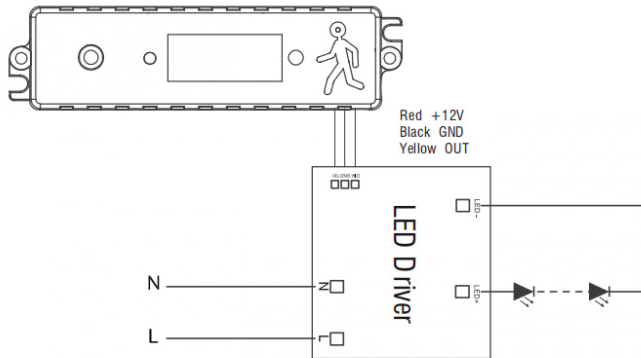

MOTION SENSOR FEATURES

Suspension Kit

ACCESSORIES FOR RST FIXTURES

Model	Description
RST-SM-CN	Surface Mount Linkable Bracket
RST-PDM-CN	Pendant Mount Linkable Bracket
RST-2FT-WG	2ft Long Wire Guard for 2ft RST
RST-4FT-WG	4ft Long Wire Guard, use 2 pieces for 8ft
SK-9FT-ADJ-2	9ft Suspension Kit Adjustable