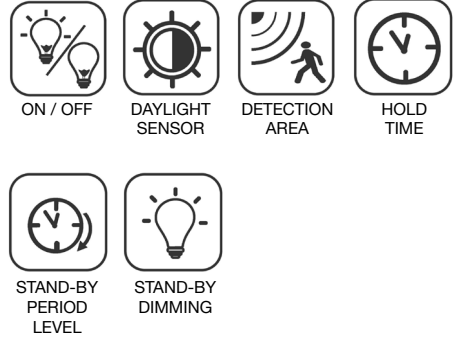

MOTION SENSOR FEATURES

Suspension Kit

ACCESSORIES FOR RST FIXTURES

Model	Description
RST-SM-CN	Surface Mount Linkable Bracket
RST-PDM-CN	Pendant Mount Linkable Bracket
RST-2FT-WG	2ft Long Wire Guard for 2ft RST
RST-4FT-WG	4ft Long Wire Guard, use 2 pieces for 8ft
SK-9FT-ADJ-2	9ft Suspension Kit Adjustable