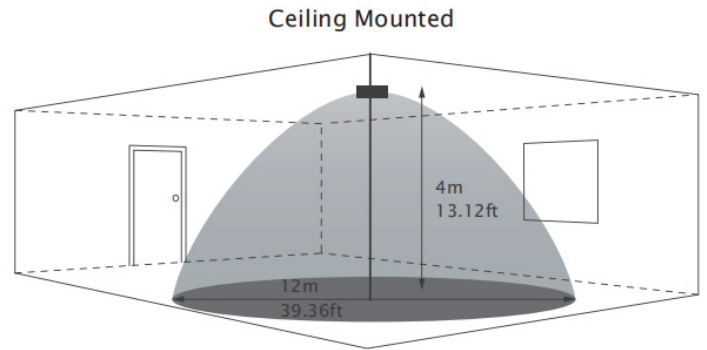

MOTION SENSOR FEATURES

Suspension Kit

ACCESSORIES FOR RST FIXTURES

Model	Description
RST-SM-CN	Surface Mount Linkable Bracket
RST-PDM-CN	Pendant Mount Linkable Bracket
RST-2FT-WG	2ft Long Wire Guard for 2ft RST
RST-4FT-WG	4ft Long Wire Guard, use 2 pieces for 8ft
SK-9FT-ADJ-2	9ft Suspension Kit Adjustable