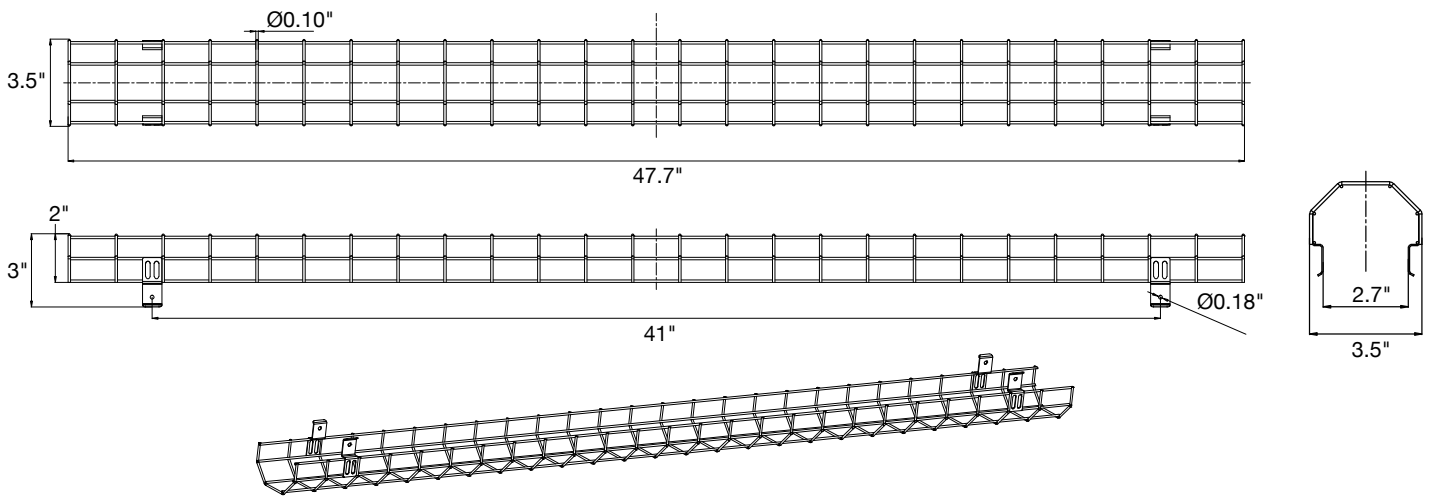

RST-4FT-WG