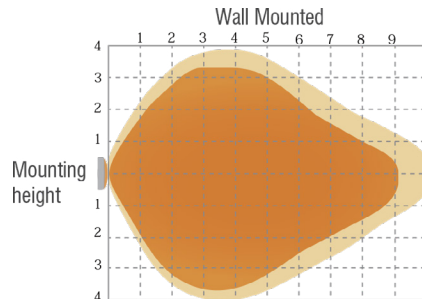

FIXTURE PHOTOMETRICS

2FT Photometrics

4FT Photometrics

MOTION SENSOR PHOTOMETRICS

With sufficient daylight, even when motion detected, light remains OFF.

With insufficient daylight, when motion detected, light ON.