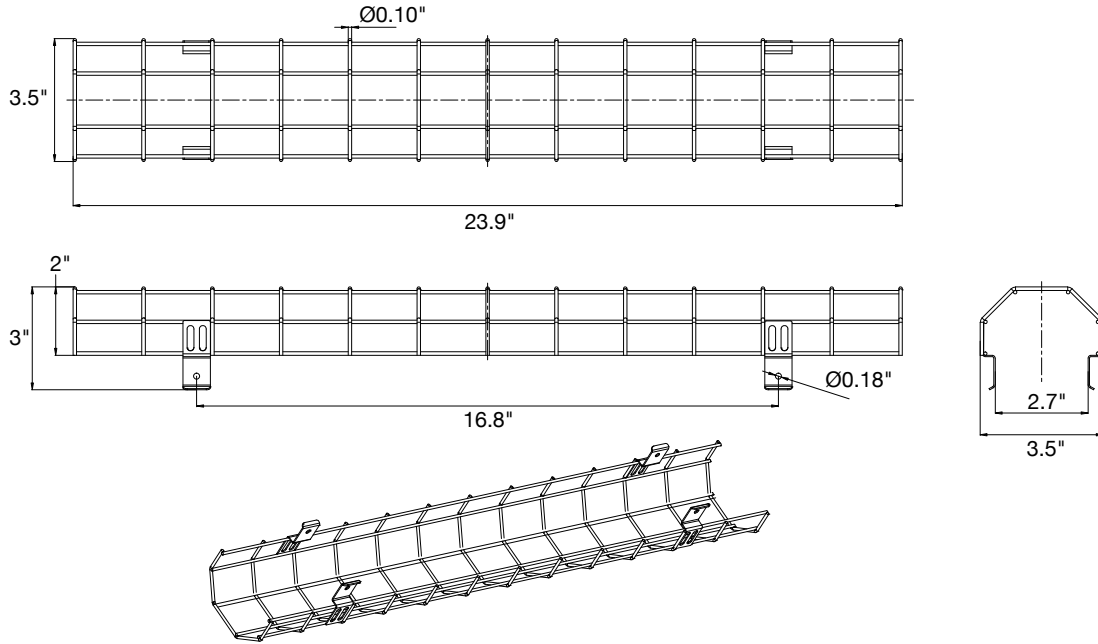

FIXTURE PHOTOMETRICS

2FT Photometrics

4FT Photometrics

MOTION SENSOR PHOTOMETRICS

With sufficient daylight, even when motion detected, light remains OFF.

With insufficient daylight, when motion detected, light ON.

WIRE GUARDS

RST-2FT-WG

RST-4FT-WG

**USE 2
RST-4FT-WG
FOR 8FT**