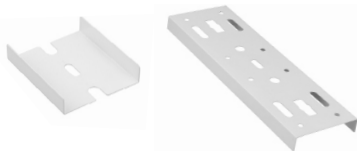

3-Power and 3CCT Selectable

Trim Model	Description
LED-RST-4FT-3M40W-TRI	4 FT Round Strip LED Light 3CCT
LED-RST-4FT-3M40W-TRI-BMS	4 FT Round Strip LED Light 3CCT with Bi-Level Motion Sensor
LED-RST-4FT-3M40W-TRI-EMB	4 FT Round Strip LED Light 3CCT with Emergency Backup
LED-RST-4FT-3M40W-TRI-BMS-EMB	4 FT Round Strip LED Light 3CCT with Emergency Backup + Bi Level
LED-RST-8FT-3M60W-TRI	8 FT Round Strip LED Light 3CCT
LED-RST-8FT-3M60W-TRI-BMS	8 FT Round Strip LED Light 3CCT with Bi-Level Motion Sensor
LED-RST-8FT-3M60W-TRI-EMB	8 FT Round Strip LED Light 3CCT with Emergency Backup
LED-RST-8FT-3M60W-TRI-BMS-EMB	8 FT Round Strip LED Light 3CCT with Emergency Backup + Bi Level

DIMENSIONS

MOTION SENSOR FEATURES

Suspension Kit

ACCESSORIES FOR RST FIXTURES

Model	Description
RST-SM-CN	Surface Mount Linkable Bracket
RST-PDM-CN	Pendant Mount Linkable Bracket
RST-2FT-WG	2ft Long Wire Guard for 2ft RST
RST-4FT-WG	4ft Long Wire Guard, use 2 pieces for 8ft
SK-9FT-ADJ-2	9ft Suspension Kit Adjustable