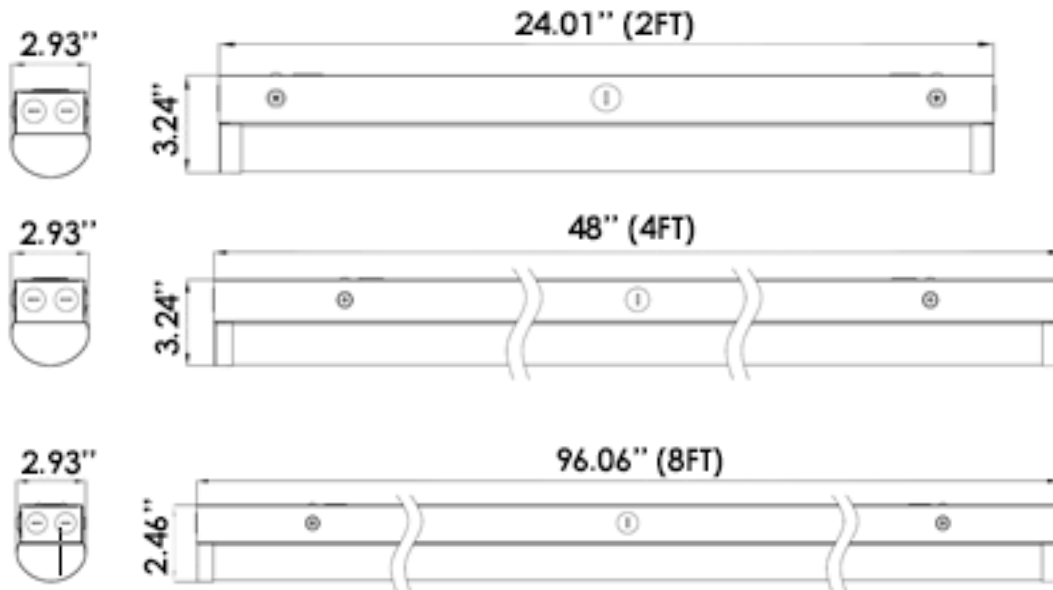

DIMENSIONS