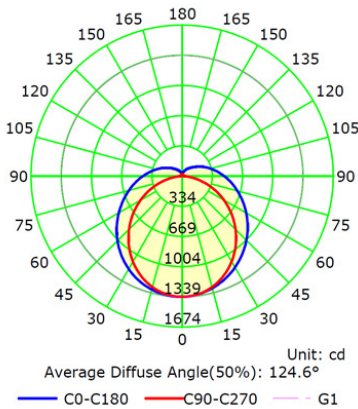

FIXTURE PHOTOMETRICS

2FT Photometrics

4FT Photometrics

MOTION SENSOR PHOTOMETRICS

With sufficient daylight, even when motion detected, light remains OFF.

With insufficient daylight, when motion detected, light ON.