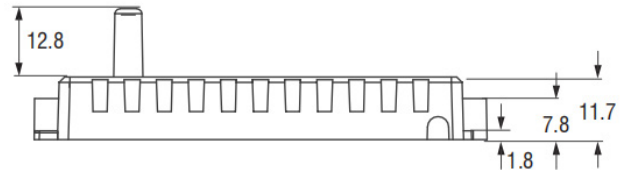

MOTION SENSOR FEATURES

Suspension Kit

ACCESSORIES FOR RST FIXTURES

Model	Description
RST-SM-CN	Surface Mount Linkable Bracket
RST-PDM-CN	Pendant Mount Linkable Bracket
RST-2FT-WG	2ft Long Wire Guard for 2ft RST
RST-4FT-WG	4ft Long Wire Guard, use 2 pieces for 8ft
SK-9FT-ADJ-2	9ft Suspension Kit Adjustable