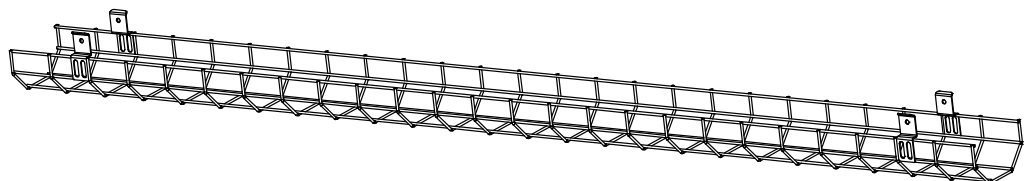

3-Power and 3CCT Selectable

Trim Model	Description
LED-RST-4FT-3M40W-TRI	4 FT Round Strip LED Light 3CCT
LED-RST-4FT-3M40W-TRI-BMS	4 FT Round Strip LED Light 3CCT with Bi-Level Motion Sensor
LED-RST-4FT-3M40W-TRI-EMB	4 FT Round Strip LED Light 3CCT with Emergency Backup
LED-RST-4FT-3M40W-TRI-BMS-EMB	4 FT Round Strip LED Light 3CCT with Emergency Backup + Bi Level
LED-RST-8FT-3M60W-TRI	8 FT Round Strip LED Light 3CCT
LED-RST-8FT-3M60W-TRI-BMS	8 FT Round Strip LED Light 3CCT with Bi-Level Motion Sensor
LED-RST-8FT-3M60W-TRI-EMB	8 FT Round Strip LED Light 3CCT with Emergency Backup
LED-RST-8FT-3M60W-TRI-BMS-EMB	8 FT Round Strip LED Light 3CCT with Emergency Backup + Bi Level

DIMENSIONS

MOTION SENSOR FEATURES

Suspension Kit

ACCESSORIES FOR RST FIXTURES

Model	Description
RST-SM-CN	Surface Mount Linkable Bracket
RST-PDM-CN	Pendant Mount Linkable Bracket
RST-2FT-WG	2ft Long Wire Guard for 2ft RST
RST-4FT-WG	4ft Long Wire Guard, use 2 pieces for 8ft
SK-9FT-ADJ-2	9ft Suspension Kit Adjustable