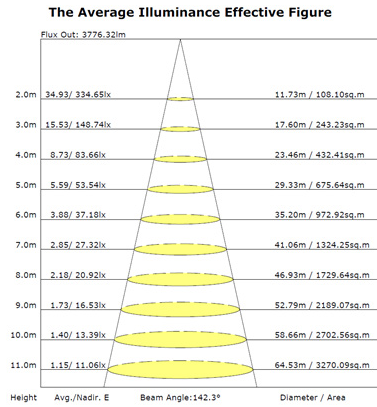

FIXTURE PHOTOMETRICS

2FT Photometrics

4FT Photometrics

MOTION SENSOR PHOTOMETRICS

With sufficient daylight, even when motion detected, light remains OFF.

With insufficient daylight, when motion detected, light ON.