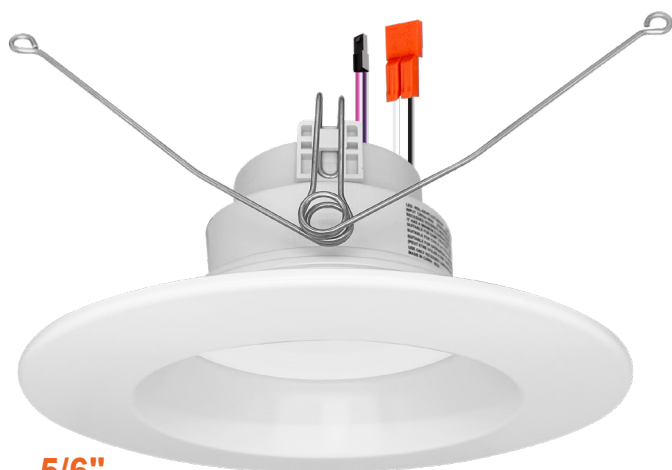

5/6"

Detail Specifications:

- Finish: White Smooth Standard
- Black, Bronze, Brushed Nickel (Smooth & Baffle options)
- Wet Location Rated
- 5-CCT Selectable: 27/30/35/40/50K
- Beam Angle: 100°
- Chip: SMD 2835, R9 >50, CRI >90
- 3 Step MacAdam Ellipses
- Operating Temperature: -40° - 114° F
- Lens: Frosted acrylic, non-yellowing
- Average life (L70) of 50,000 hours

Applications:

- General Recessed Lighting
- Residential & Multifamily
- Office and Meeting Rooms
- Education, Healthcare, Retail, Hospitality

Product Information:

- Fixture includes orange led quick connect and E26 base adapter
- Ideal for use in both remodel and new construction applications
- Di-cast aluminum housing and trim for better heat dissipation
- Select-n-Switch Technology: 5-CCT + 3-Power Selectable

Driver Options:

- 120V Triac Dimmable down to 5%
- Built in 2.5Kv Surge Protector
- Flicker Free

Mounting & Installation:

- 4": Tension clip springs fit into most 4" compatible recessed cans
- 6": Springs clips fit into most 5 & 6" compatible recessed cans
- 6": Optional tension clip available for use in old housings
- Retrofit into existing housing with E26 socket
- Can be removed from below the ceiling for service or replacement

Certifications:

- ETL Listed for USA and CA
- Energy Star Certified
- CA Title 24 JA8-2022 CEC Listed
- Meets LM-79 & LM-80 Standards
- FCC CFR 47, GCC Part 15, Subpart B:2017
- IC Rated and ASTM-E283 Air-Tight
- Complies with UL 263, ASTM E119, CAN ULC S101
- 5 Year Limited Warranty

Series

LED-RDL-4-PC-CCT-WH-SM
8/10/12W • 560/680/800lm
LED-RDL-5/6-PC-CCT-WH-SM
12/15/18W • 900/1,100/1,300lm

Optional Accessories (Order Separately)

4" Trim Options	6" Trim Options	Housings & Cans	Fire Rated Housings & Cans	Emergency Backup¹ (field install)	Tension Clip
RDL-TRIM-4-BLK-SM Black Smooth	RDL-TRIM-5/6-BLK-SM Black Smooth	C4-NC-ICAT-LED 4" IC Rated Can: New Construction	C4-NC-ICAT-LED-FR 4" IC Rated Can: New Construction	LED-EMB-25W-HV-0/10V-2P Up to 24W fixtures	RDL-6CLIP For use in old housings
RDL-TRIM-4-BZ-SM Bronze Smooth	RDL-TRIM-5/6-BZ-SM Bronze Smooth	C4-RM-ICAT-LED 4" IC Rated Can: Retrofit	C6-NC-ICAT-LED-FR 6" IC Rated Can: Retrofit		
RDL-TRIM-4-BN-SM Brushed Nickel Smooth	RDL-TRIM-5/6-BN-SM Brushed Nickel Smooth	C6-NC-ICAT-LED 6" IC Rated Can: New Construction	C6-RM-ICAT-LED 6" IC Rated Can: Retrofit		
RDL-TRIM-4-WH-BFL White Baffle	RDL-TRIM-5/6-WH-BFL White Baffle				
RDL-TRIM-4-BLK-BFL Black Baffle	RDL-TRIM-5/6-BLK-BFL Black Baffle				
RDL-TRIM-4-BZ-BFL Bronze Baffle	RDL-TRIM-5/6-BZ-BFL Bronze Baffle				
RDL-TRIM-4-BN-BFL Brushed Nickel Baffle	RDL-TRIM-5/6-BN-BFL Brushed Nickel Baffle				
RDL-TRIM-4-CUSTOM Custom Color	RDL-TRIM-5/6-CUSTOM Custom Color				

1. Field installable.
Lasts 90 minutes.

Specs and model numbers are subject to change with or without notice.