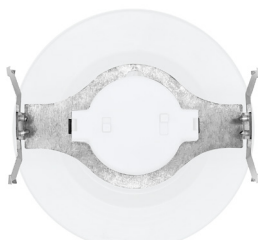

4" & 6" Round Retrofit Downlights

5-CCT + 3-Power Selectable

ACCESSORIES

Model	Voltage	Watts	Lumens	Color	CRI
LED-RDL-4-PC-CCT-WH-SM	120V	8/10/12w	560/680/800lm	27/30/35/40/50K	>90
LED-RDL-5/6-PC-CCT-WH-SM	120V	12/15/18w	900/1100/1300lm	27/30/35/40/50K	>90

4" TRIMS

Accessory Model	Accessory Description
RDL-4-TRIM-BLK-SM	4" Black Snap-On Trim Smooth
RDL-4-TRIM-BZ-SM	4" Bronze Snap-On Trim Smooth
RDL-4-TRIM-BN-SM	4" Brushed Nickel Snap-On Trim Smooth
RDL-4-TRIM-BLK-BFL	4" Black Snap-On Trim Baffle
RDL-4-TRIM-BZ-BFL	4" Bronze Snap-On Trim Baffle
RDL-4-TRIM-BN-BFL	4" Brushed Nickel Snap-On Trim Baffle
RDL-4-TRIM-WH-BFL	4" White Snap-On Trim Baffle

5/6" TRIMS

Accessory Model	Accessory Description
RDL-5/6-TRIM-BLK-SM	5/6" Black Snap-On Trim Smooth
RDL-5/6-TRIM-BZ-SM	5/6" Bronze Snap-On Trim Smooth
RDL-5/6-TRIM-BN-SM	5/6" Brushed Nickel Snap-On Trim Smooth
RDL-5/6-TRIM-BLK-BFL	5/6" Black Snap-On Trim Baffle
RDL-5/6-TRIM-BZ-BFL	5/6" Bronze Snap-On Trim Baffle
RDL-5/6-TRIM-BN-BFL	5/6" Brushed Nickel Snap-On Trim Baffle
RDL-5/6-TRIM-WH-BFL	5/6" White Snap-On Trim Baffle

HOUSING & CANS

Model	Voltage	Description
C4-NC-ICAT-LED	120-277V	4" IC Rated Can (New Construction)
C4-RM-ICAT-LED	120-277V	4" IC Rated Can (Remodel)
C6-NC-ICAT-LED	120-277V	6" IC Rated Can (New Construction)
C6-RM-ICAT-LED	120-277V	6" IC Rated Can (Remodel)

FIRE RATED HOUSING & CANS

Model	Voltage	Description
C4-NC-ICAT-LED-FR	120-277V	4" Fire Rated IC Can (New Construction)
C6-NC-ICAT-LED-FR	120-277V	6" Fire Rated IC Can (New Construction)

BATTERY BACK-UP

Accessory	Description
LED-EMB-25W-HV-0/10V-2P	Up to 24W fixtures

TENSION CLIP

Accessory	Description
RDL-6CLIP	5/6": Tension clip for use in old housings