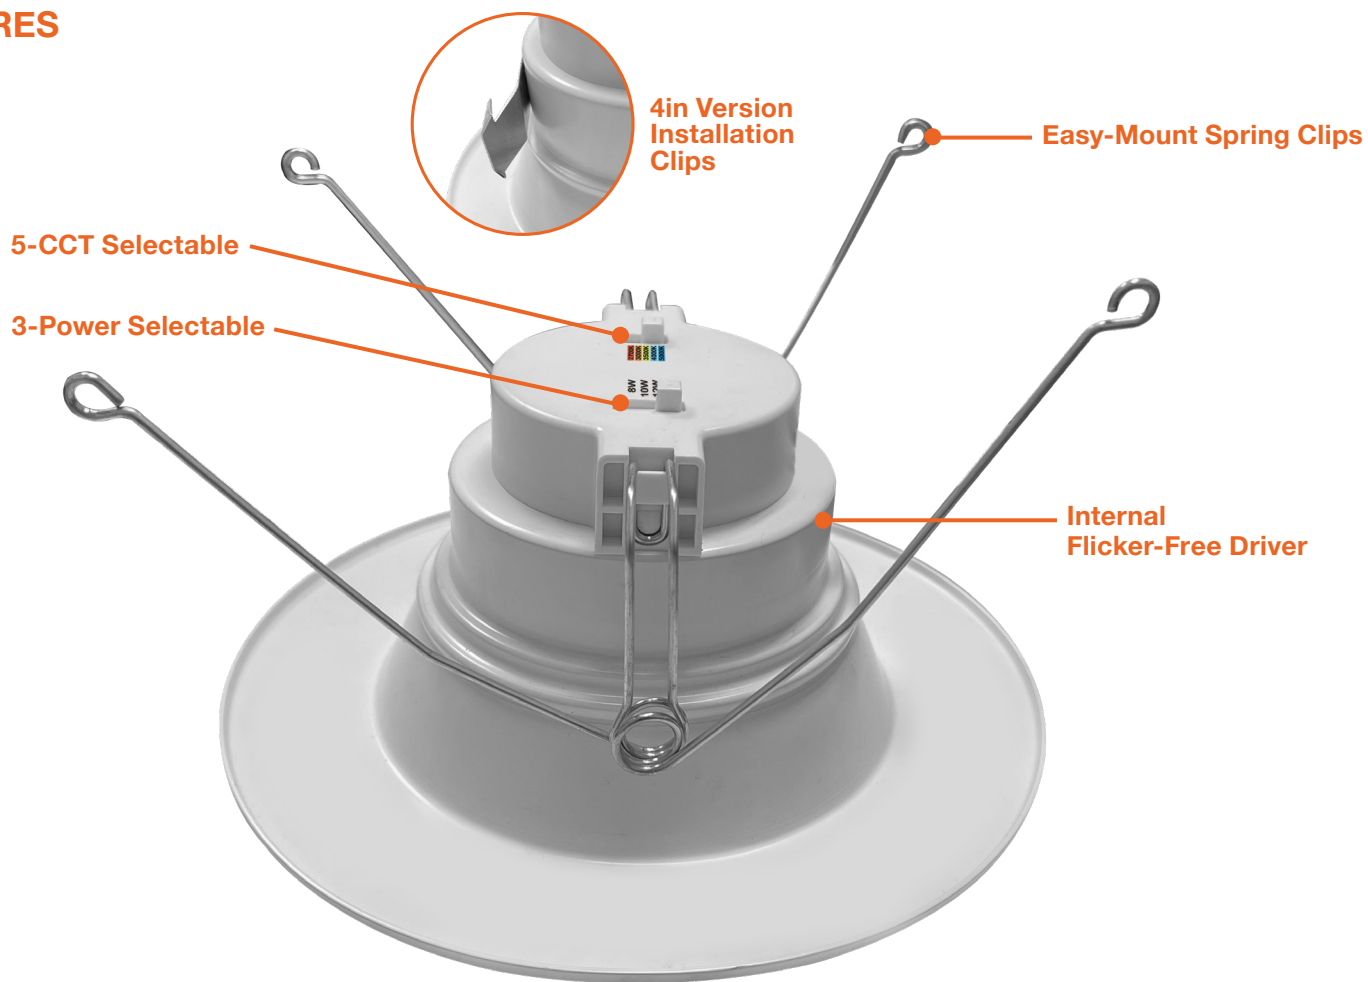

FEATURES

MEASUREMENTS