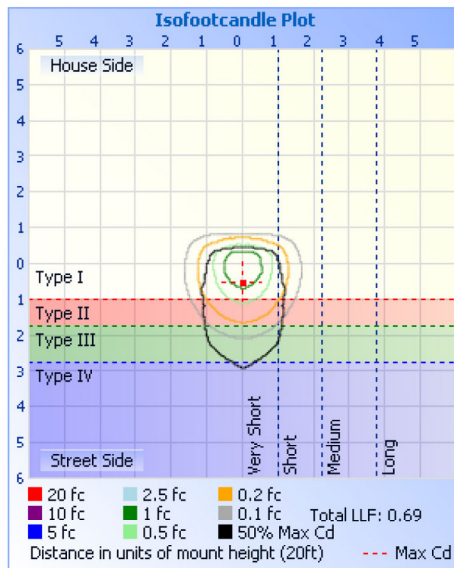

PHOTOMETRICS

Illuminance at a Distance

	Center Beam fc	Beam Width	
17.0ft	3.54 fc	38.2 ft	34.5 ft
34.0ft	0.89 fc	76.4 ft	69.1 ft
51.0ft	0.39 fc	114.6 ft	103.6 ft
68.0ft	0.22 fc	152.8 ft	138.1 ft
85.0ft	0.14 fc	190.9 ft	172.6 ft
102.0ft	0.10 fc	229.1 ft	207.2 ft

■ Vert. Spread: 96.6°
■ Horiz. Spread: 90.9°