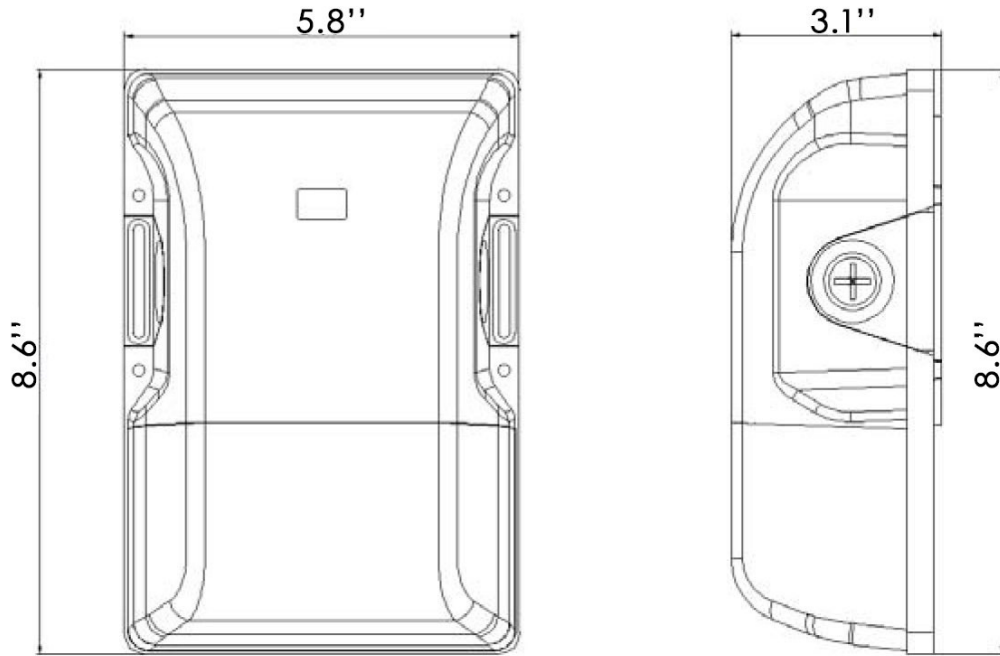

DIMENSIONS