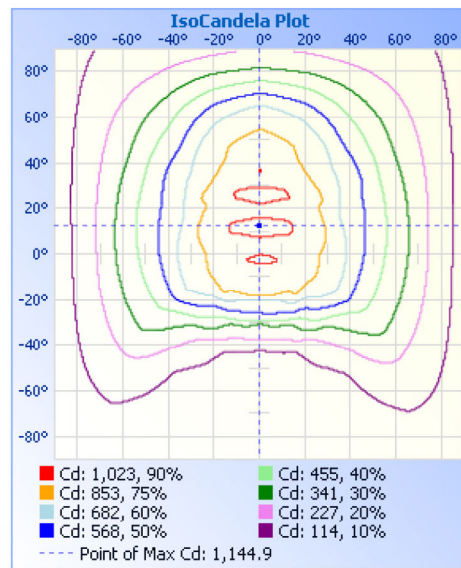

PHOTOMETRICS

Illuminance at a Distance

	Center Beam fc	Beam Width	
17.0ft	3.54 fc	38.2 ft	34.5 ft
34.0ft	0.89 fc	76.4 ft	69.1 ft
51.0ft	0.39 fc	114.6 ft	103.6 ft
68.0ft	0.22 fc	152.8 ft	138.1 ft
85.0ft	0.14 fc	190.9 ft	172.6 ft
102.0ft	0.10 fc	229.1 ft	207.2 ft

■ Vert. Spread: 96.6°
■ Horiz. Spread: 90.9°