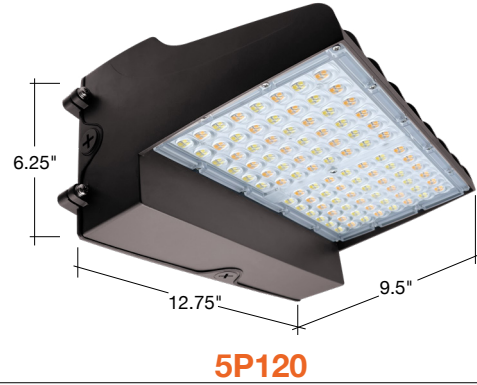

DIMENSIONS