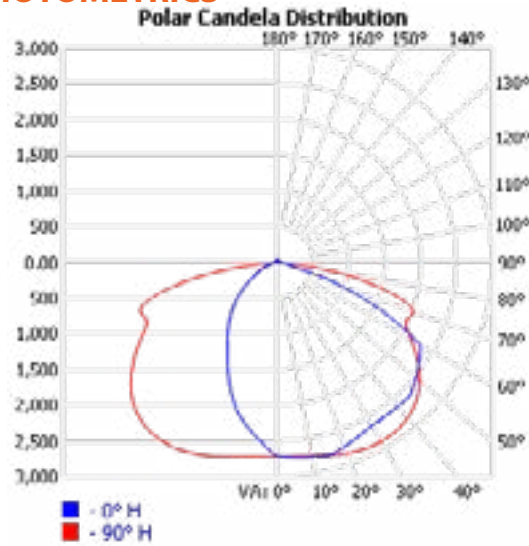

PHOTOMETRICS

80W