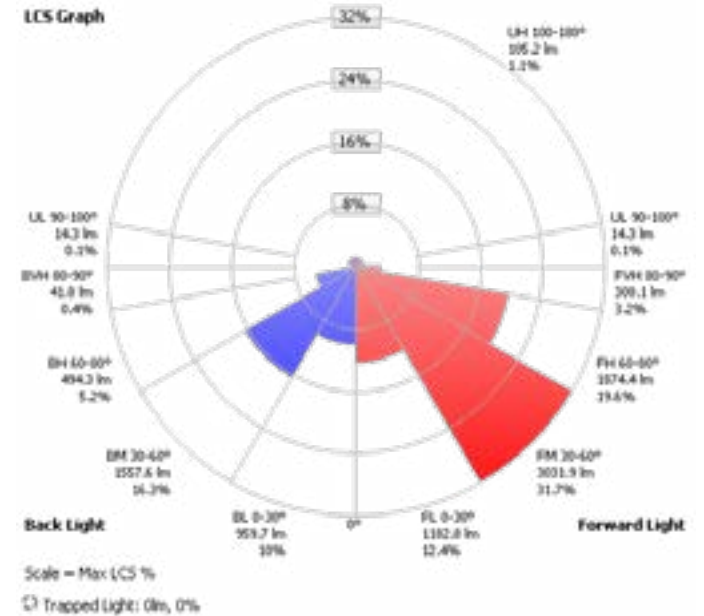

#### Optic Lens

Each chip is controlled in order to provide forward throw light output

## PHOTOMETRICS

80W

120W