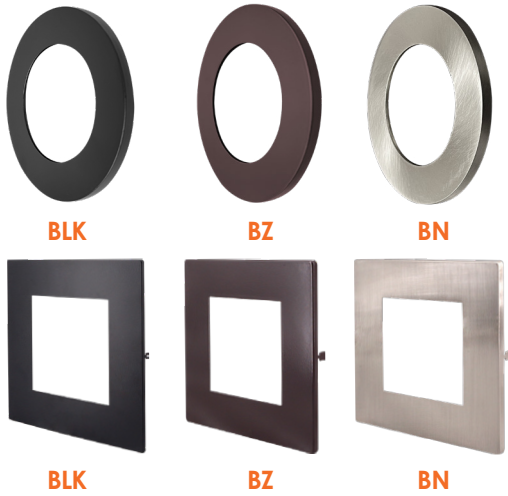

Cut Out: Ø6 1/4" (158mm)

8" Round

10" Round

HOLE CUT SIZE	
4 inch round, 4 inch square	Ø4-1/4" (108mm)
6 inch round, 6 inch square	Ø6-1/4" (158mm)
8 inch round	Ø8-1/4" (210mm)
10 inch round	Ø11" (280mm)

CLIP-ON TRIMS