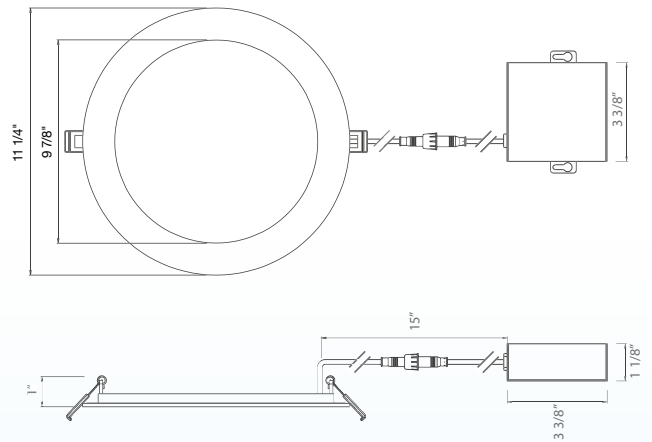

DIMENSIONS

4" Round

Cut Out: Ø4 1/4" (108mm)

4" Square

Cut Out: Ø4 1/4" (108mm)

6" Round

Cut Out: Ø6 1/4" (158mm)

6" Square

Cut Out: Ø6 1/4" (158mm)

8" Round

10" Round

HOLE CUT SIZE	
4 inch round, 4 inch square	Ø4-1/4" (108mm)
6 inch round, 6 inch square	Ø6-1/4" (158mm)
8 inch round	Ø8-1/4" (210mm)
10 inch round	Ø11" (280mm)

CLIP-ON TRIMS