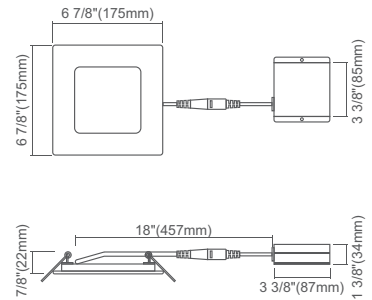

DIMENSIONS

4" Round

Cut Out: Ø4 1/4" (108mm)

4" Square

Cut Out: Ø4 1/4" (108mm)

6" Round

Cut Out: Ø6 1/4" (158mm)

6" Square

Cut Out: Ø6 1/4" (158mm)

8" Round

10" Round

HOLE CUT SIZE	
4 inch round, 4 inch square	Ø4-1/4" (108mm)
6 inch round, 6 inch square	Ø6-1/4" (158mm)
8 inch round	Ø8-1/4" (210mm)
10 inch round	Ø11" (280mm)

CLIP-ON TRIMS