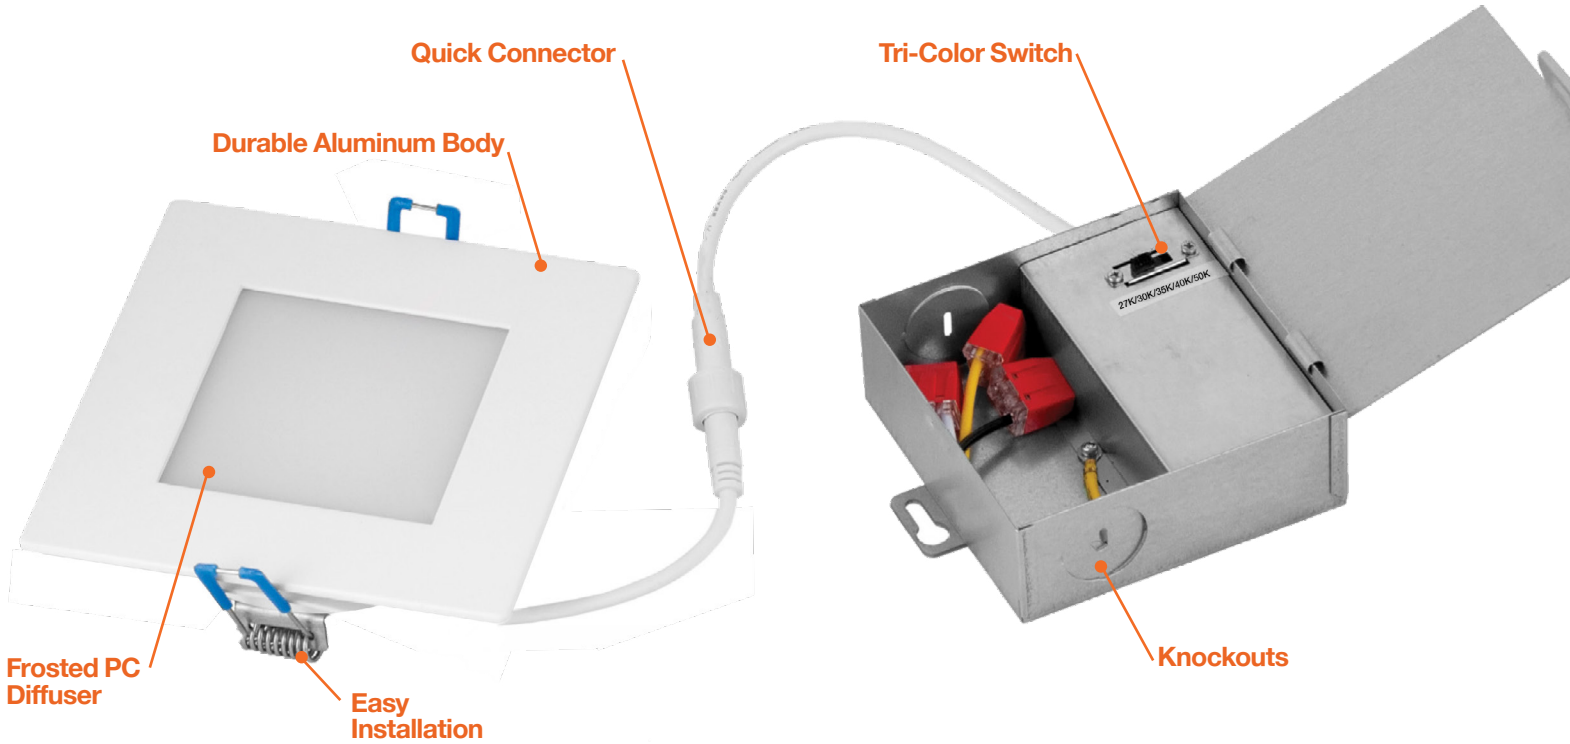

4-6" Round

4-6" Square

6" / 8" Round
 10" only available in 0/10V

EXT SnapTrim Downlight

3 CCT Selectable: 30/40/50K

EnVision LED has developed a line of super slim LED downlights that eliminate the need for a can. The external remote junction box mounts inside the ceiling and the fixture is IC Rated. EnVisions EXT SnapTrim downlights feature three interchangeable trims, including black, bronze, and brushed nickel. By reducing material cost and installation time, the EnVision SnapTrim is the ideal retrofit or new construction recessed lighting solution yet. Simply cut a hole in the ceiling, power the J-Box to the wall switch, and "snap" the trim flush.

Applications:

- Retrofitting
- New Construction
- Residential Lighting
- Commercial Lighting

Product Information:

- External j-box & spring mount clips for easy installation
- '-TRI' version toggles between 3000k, 4000k, & 5000k
- Compatible with most dimmers (e.g. Lutron DVCL-153P)
- Spring mount clips make installation easy
- Canless module does not require housing
- IP65 Wet Location Rated

*Trims only available for 4" and 6" fixtures

Specs and model numbers are subject to change with or without notice

FEATURES

INSTALLATION

The slim panel LED redefines recessed downlight installations. The narrow design and remote driver box with the panel LED can be installed in confined, hard to reach spaces such as closets, bathrooms, hallways, stairwells, outside soffits and other areas that would have been nearly impossible with traditional recessed housings.