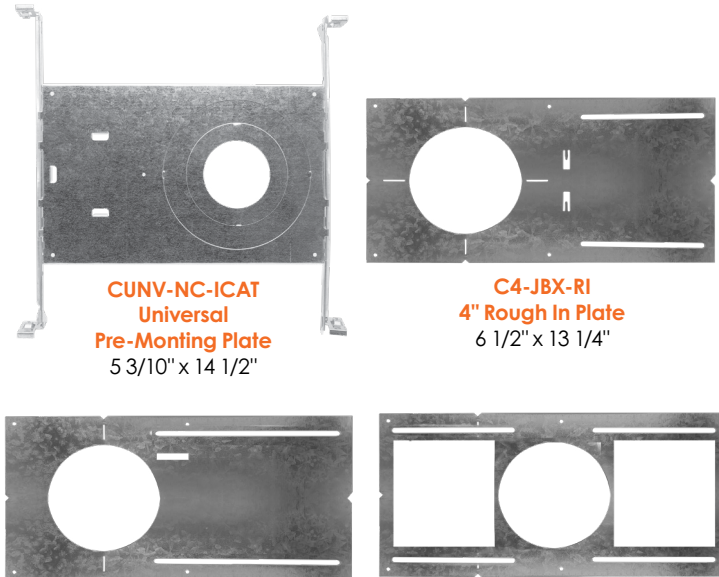

DIMENSIONS

4" Round

Cut Out: Ø4 1/4" (108mm)

4" Square

Cut Out: Ø4 1/4" (108mm)

6" Round

Cut Out: Ø6 1/4" (158mm)

6" Square

Cut Out: Ø6 1/4" (158mm)

8" Round

10" Round

HOLE CUT SIZE	
4 inch round, 4 inch square	Ø4-1/4" (108mm)
6 inch round, 6 inch square	Ø6-1/4" (158mm)
8 inch round	Ø8-1/4" (210mm)
10 inch round	Ø11" (280mm)

CLIP-ON TRIMS

FIXTURE, TRIM, & ACCESSORY REFERENCE

Fixture Model	Voltage	Watts	Lumens	Color	CRI
LED-SL-PNL-4R-11W-TRI	120V	11w	600	Variable	>90
LED-SL-PNL-4SQ-11W-TRI	120V	11w	600	Variable	>90
LED-SL-PNL-4R-11W-TRI-0/10V	120/277v	11w	600	Variable	>90
LED-SL-PNL-4SQ-11W-TRI-0/10V	120/277v	11w	600	Variable	>90
LED-SL-PNL-6R-14W-TRI	120V	14w	950	Variable	>90
LED-SL-PNL-6SQ-14W-TRI	120V	14w	950	Variable	>90
LED-SL-PNL-6R-14W-TRI-0/10V	120/277v	14w	1,000	Variable	>90
LED-SL-PNL-6SQ-14W-TRI-0/10V	120/277v	14w	1,000	Variable	>90
LED-SL-PNL-8R-18W-TRI	120V	18w	1,200	Variable	>90
LED-SL-PNL-8R-18W-TRI-0/10V	120/277v	18w	1,200	Variable	>90
LED-SL-PNL-10R-22W-TRI-0/10V	120/277v	22w	1,600	Variable	>90

ACCESSORIES

J-Box

JBX-EXT
Extension Cable (6'/10')

CUNV-NC-ICAT
Universal
Pre-Mounting Plate
5 3/10" x 14 1/2"

C4-JBX-RI
4" Rough In Plate
6 1/2" x 13 1/4"

C6-JBX-RI
6" Rough In Plate
8 1/2" x 17 1/4"

C8-JBX-RI
8" Rough In Plate
10 1/2" x 26"