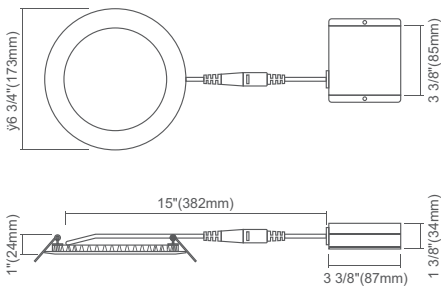

DIMENSIONS

4" Round

Cut Out: Ø4 1/4" (108mm)

4" Square

Cut Out: Ø4 1/4" (108mm)

6" Round

Cut Out: Ø6 1/4" (158mm)

6" Square

Cut Out: Ø6 1/4" (158mm)

8" Round

10" Round

HOLE CUT SIZE	
4 inch round, 4 inch square	Ø4-1/4" (108mm)
6 inch round, 6 inch square	Ø6-1/4" (158mm)
8 inch round	Ø8-1/4" (210mm)
10 inch round	Ø11" (280mm)

CLIP-ON TRIMS