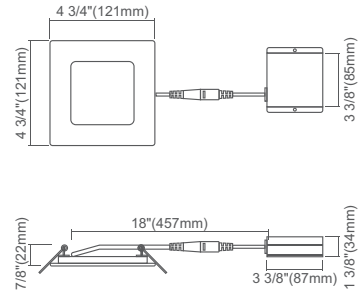

DIMENSIONS

4" Round

Cut Out: Ø4 1/4" (108mm)

4" Square

Cut Out: Ø4 1/4" (108mm)

6" Round

Cut Out: Ø6 1/4" (158mm)

6" Square

Cut Out: Ø6 1/4" (158mm)

8" Round

10" Round

HOLE CUT SIZE	
4 inch round, 4 inch square	Ø4-1/4" (108mm)
6 inch round, 6 inch square	Ø6-1/4" (158mm)
8 inch round	Ø8-1/4" (210mm)
10 inch round	Ø11" (280mm)

CLIP-ON TRIMS