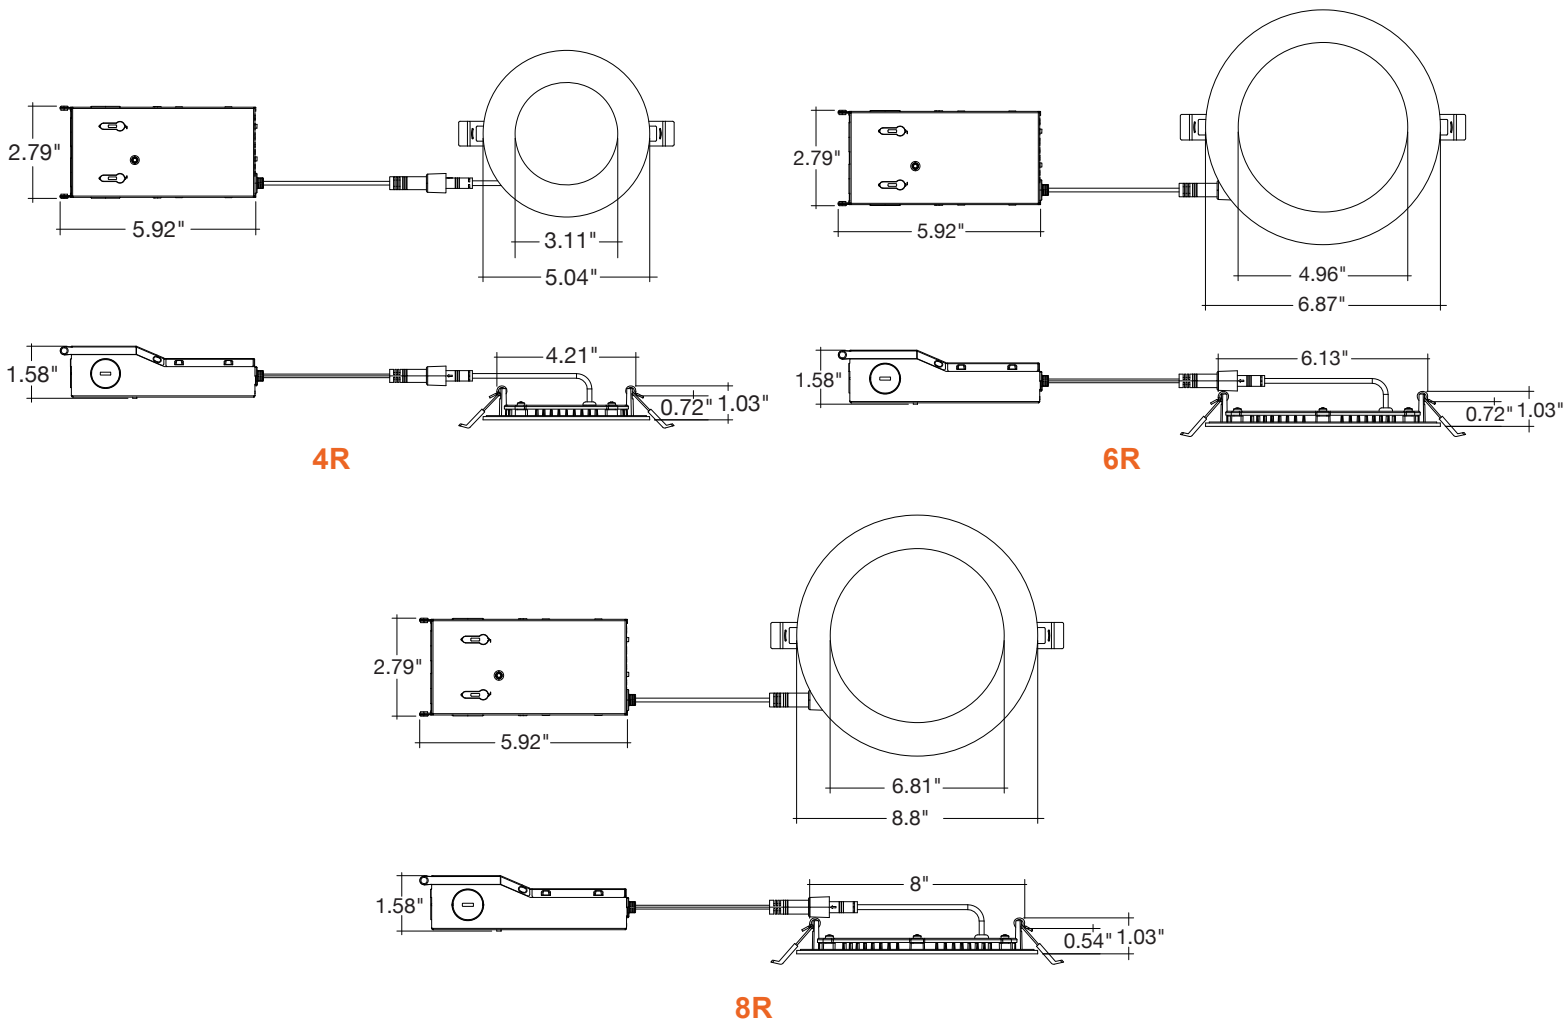

DIMENSIONS