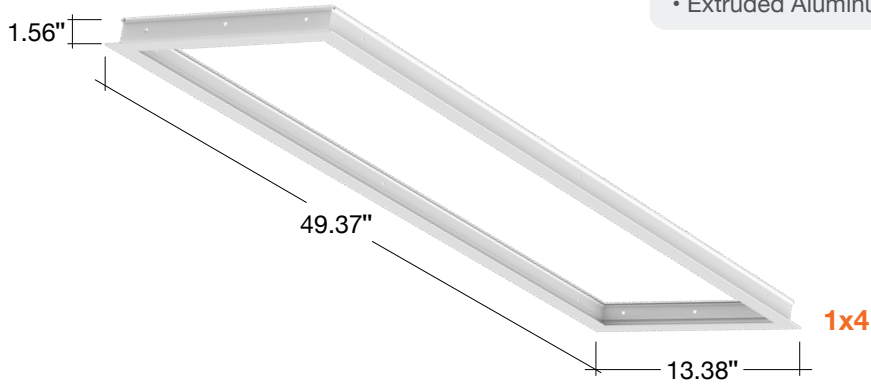

1x4 / 2x2 / 2x4 Drywall Kits

Detail Specifications:

- Flange Drywall Kits for Panels
- Optional Mounting Option for PNL & BPL Series
- Extruded Aluminum Construction

Series

LED-PNL-1X4-FLNG
LED-PNL-2X2-FLNG
LED-PNL-2X4-FLNG