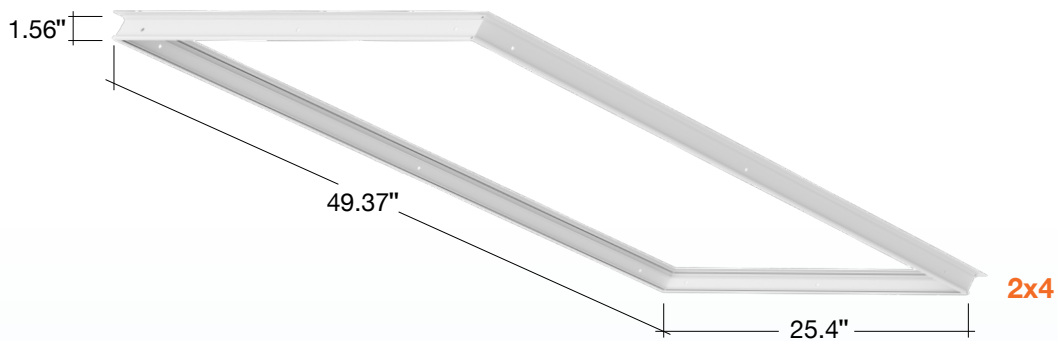

1x4 / 2x2 / 2x4 Drywall Kits

Detail Specifications:

- Flange Drywall Kits for Panels
- Optional Mounting Option for PNL & BPL Series
- Extruded Aluminum Construction

Series

LED-PNL-1X4-FLNG
LED-PNL-2X2-FLNG
LED-PNL-2X4-FLNG