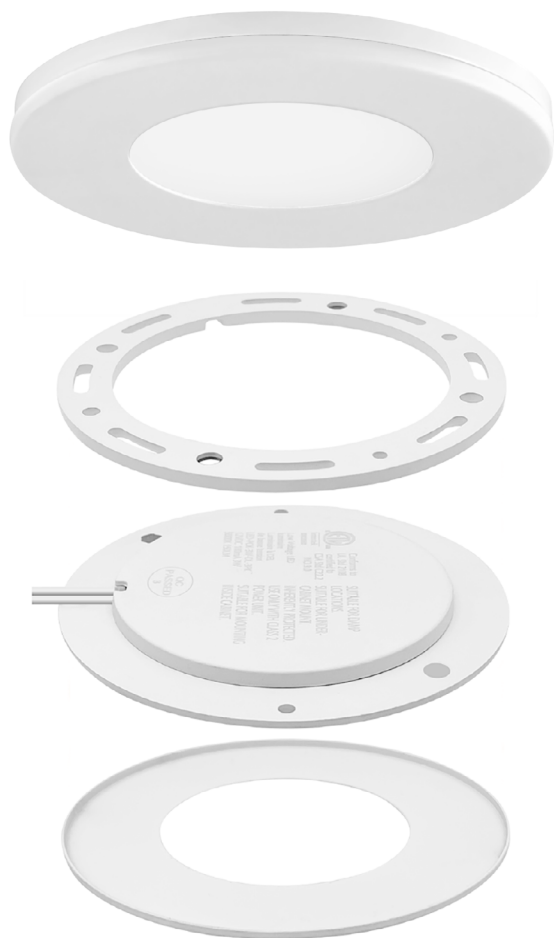

Undercabinet Puck Lights

Interchangeable Trims

Detail Specifications:

- Finish: White Standard Included
 - Trim options: Black, bronze, brushed nickel, silver, copper
- 3-CCT: 27/30/40k
- IP Rating: Indoor Use IP21
- Beam Angle: 180°
- Chip: SMD 2835, R9 >50, CRI >80
- Material: plastic surface mount, iron trim, PMMA lens
- Operating Temperature: -4° - 114° F

Applications:

- Under Cabinet
- Over Cabinet
- Displays
- Indoor Use

Product Information:

- Sturdy di-cast aluminum housing finished with corrosion free powder coat
- Ultra slim profile, only 0.27" thick
- Interchangeable trim finishes (white included)

Driver Options:

- 12V or 24V DC available
- For use with constant voltage transformer

Mounting & Installation:

- Recess mounted (2.25" hole)
- Surface mounted (ring included)
- 39" split wire leads and jumper connectors for easy daisy chain
- View installation guide for more details

Fixture Model	Voltage	Watts	Lumens	Color	CRI
LED-PCK-3W-STRI-12V	12V	3w	300	27/30/40k	>90
LED-PCK-3W-STRI-24V	24V	3w	300	27/30/40k	>90

TRIMS

Trim Model	Description
LED-PCK-TRM-BLK	Puck Light Trim, Black
LED-PCK-TRM-BZ	Puck Light Trim, Bronze
LED-PCK-TRM-CP	Puck Light Trim, Copper
LED-PCK-TRM-NCK	Puck Light Trim, Brushed Nickel
LED-PCK-TRM-SLVR	Puck Light Trim, Silver