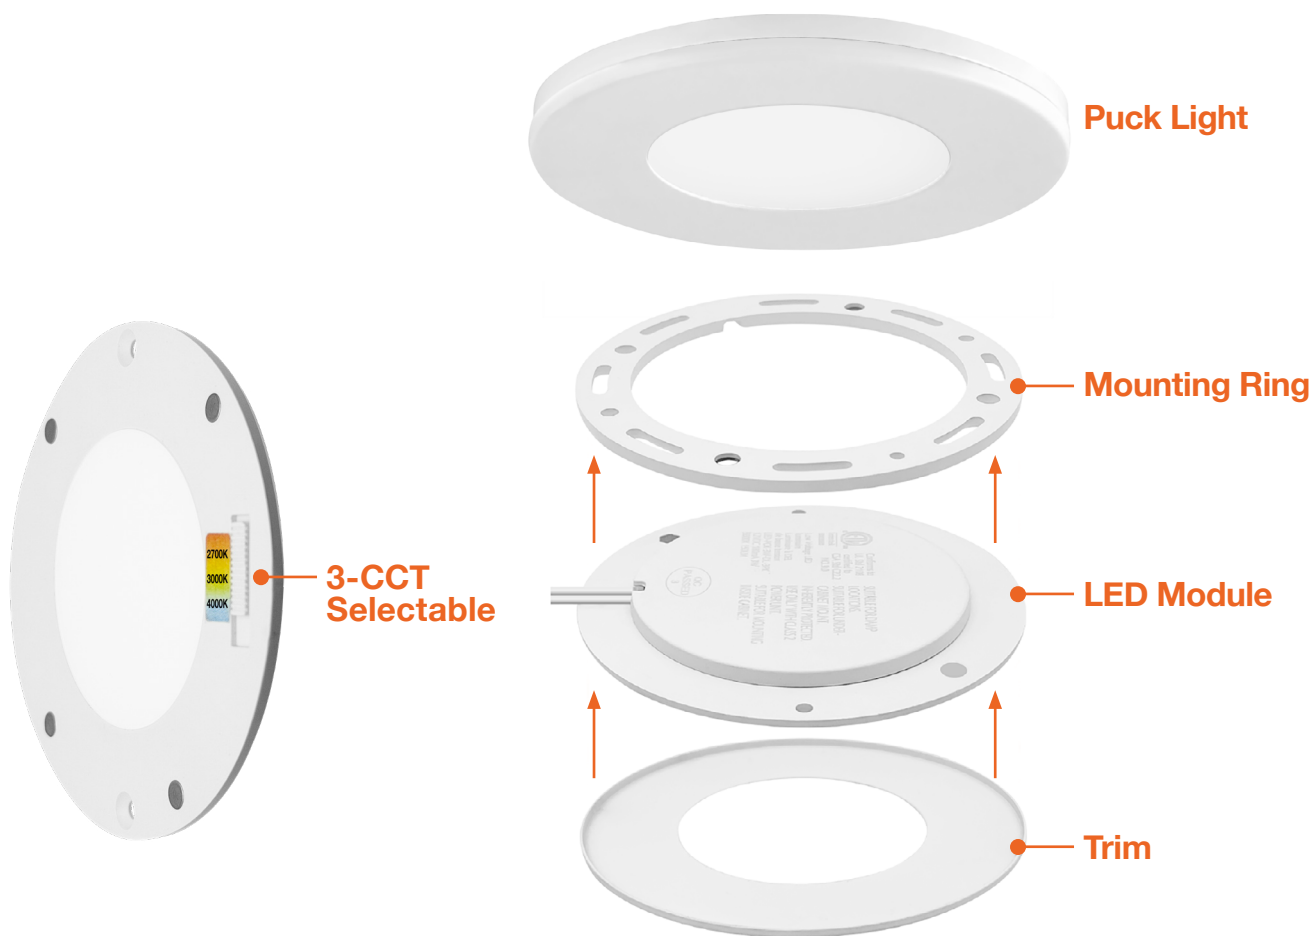

FEATURES

DIMENSIONS