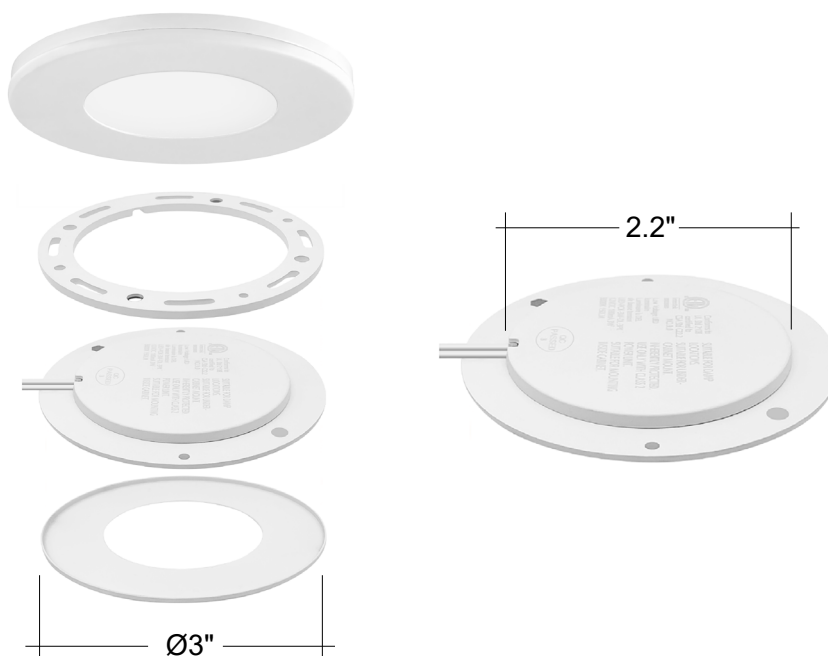

Undercabinet Puck Lights

Interchangeable Trims

Detail Specifications:

- Finish: White Standard Included
 - Trim options: Black, bronze, brushed nickel, silver, copper
- 3-CCT: 27/30/40k
- IP Rating: Indoor Use IP21
- Beam Angle: 180°
- Chip: SMD 2835, R9 >50, CRI >80
- Material: plastic surface mount, iron trim, PMMA lens
- Operating Temperature: -4° - 114° F

Constant Voltage Transformer - Hardwire

CV-24V-DC-60W-DIM

Constant Voltage Transformer - Hardwire

FEATURES

DIMENSIONS

Undercabinet Puck Lights

3-CCT Selectable with Interchangeable Trims

CV-12V-DC-20W-DIM
CV-12V-DC-60W-DIM
CV-12V-DC-150W-DIM
CV-24V-DC-60W-DIM

Fixture Model	Voltage	Watts	Lumens	Color	CRI
LED-PCK-3W-STRI-12V	12V	3w	300	27/30/40k	>90
LED-PCK-3W-STRI-24V	24V	3w	300	27/30/40k	>90

TRIMS

Trim Model	Description
LED-PCK-TRM-BLK	Puck Light Trim, Black
LED-PCK-TRM-BZ	Puck Light Trim, Bronze
LED-PCK-TRM-CP	Puck Light Trim, Copper
LED-PCK-TRM-NCK	Puck Light Trim, Brushed Nickel
LED-PCK-TRM-SLVR	Puck Light Trim, Silver